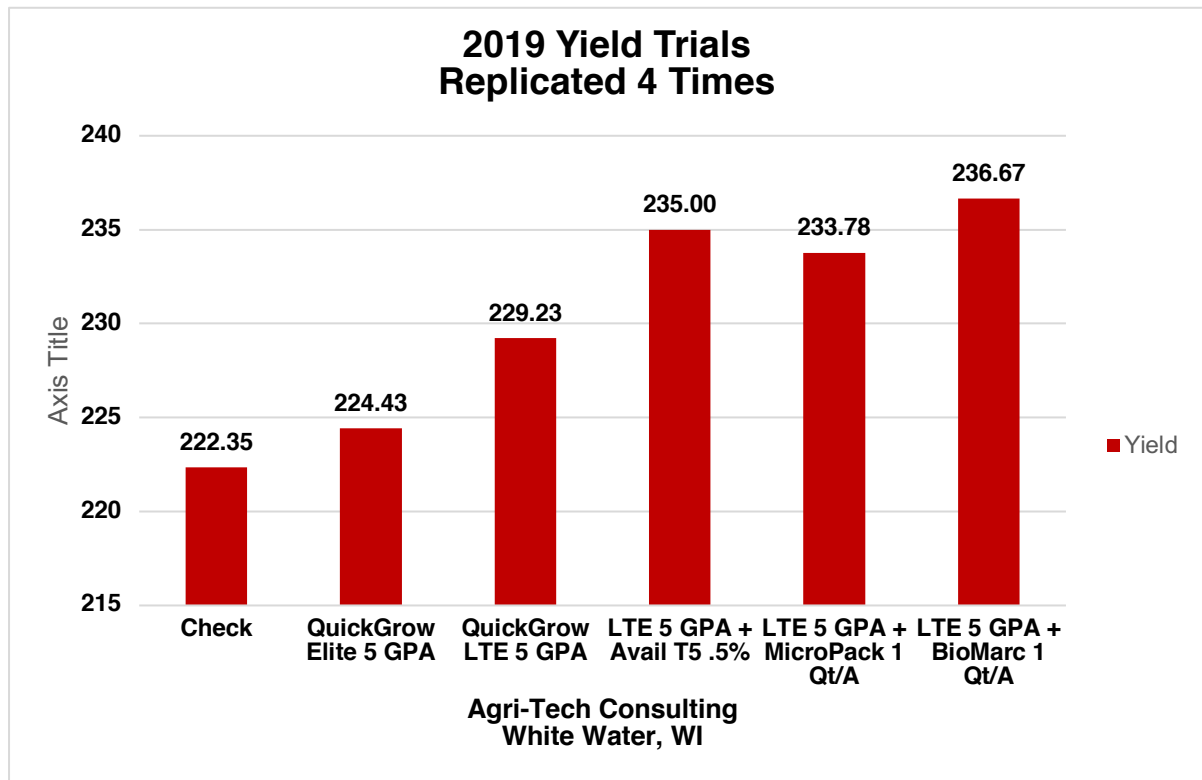

Product Features

- Analysis - Mn 0.80%, Ca 1.50%, Fe 0.80%
- .25 - .50 GPA use rate
- Apply with starter fertilizer
- **Three year replicated trial averaged +6.69 bushel per acre by adding 1 Qt/A MicroPack to 5 GPA QuickGrow LTE. QuickGrow LTE & MicroPack three year average +13.47 bushel per acre vs. no starter!**
- Apply as a foliar application alone or in combination with compatible agriculture chemicals.

Weight per gallon

10.3#/gallon

Marco NPK, Inc.
201 E. Benton - Clinton, IL 61727
(217) 935-2178