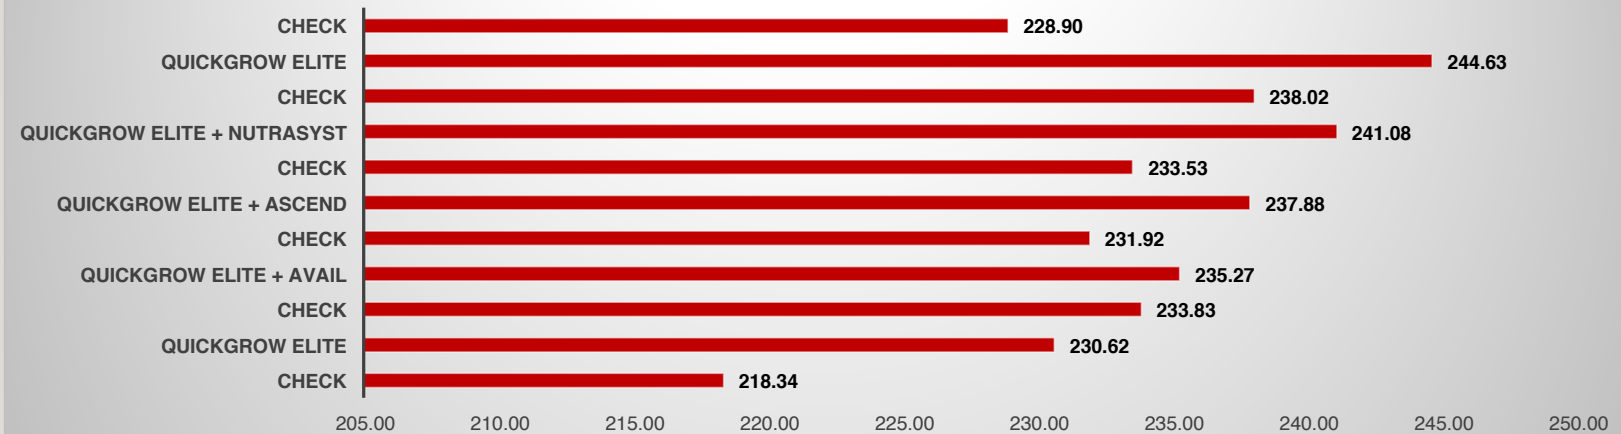

2017 IN-FURROW FERTILITY TRIALS HEYWORTH, IL

PLANTED 5-16-17
HARVESTED 11-9-17

2017 Heyworth, IL Corn In-Furrow Trial