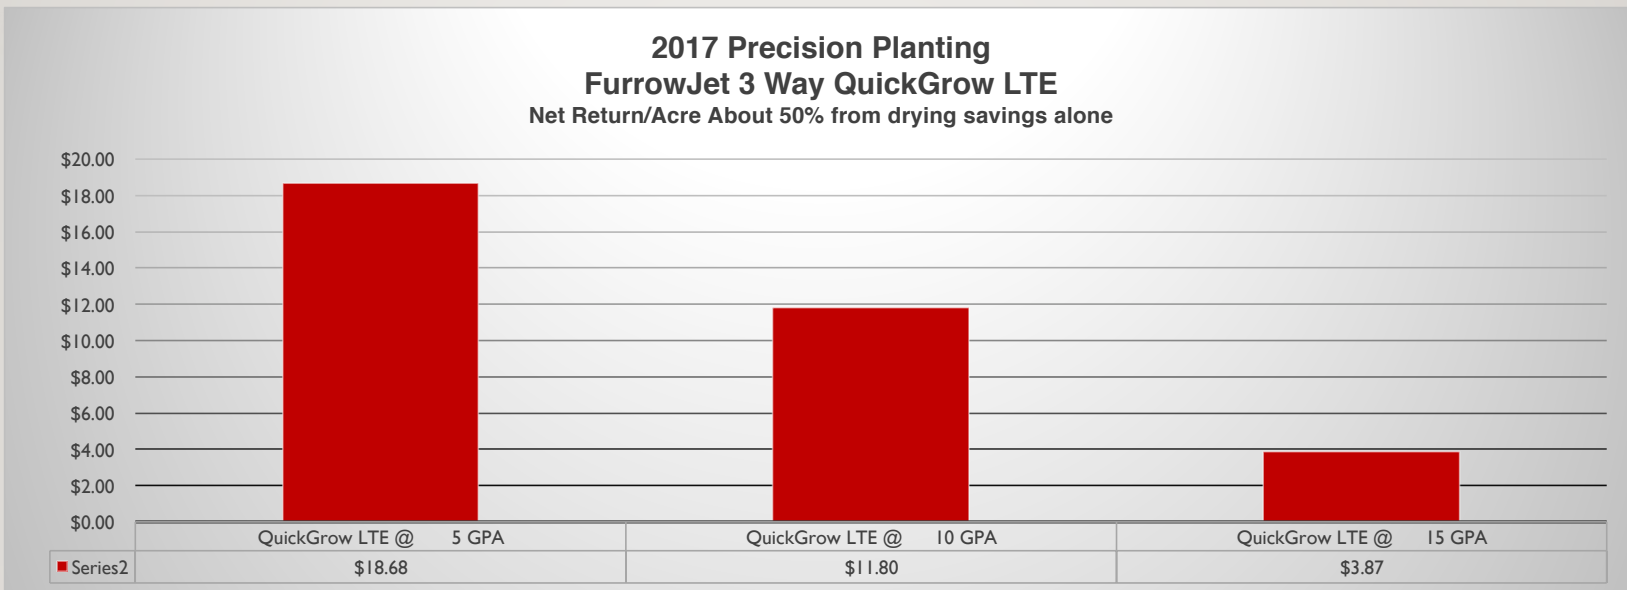

2017 PRECISION PLANTING FURROWJET 3 WAY QUICKGROW LTE