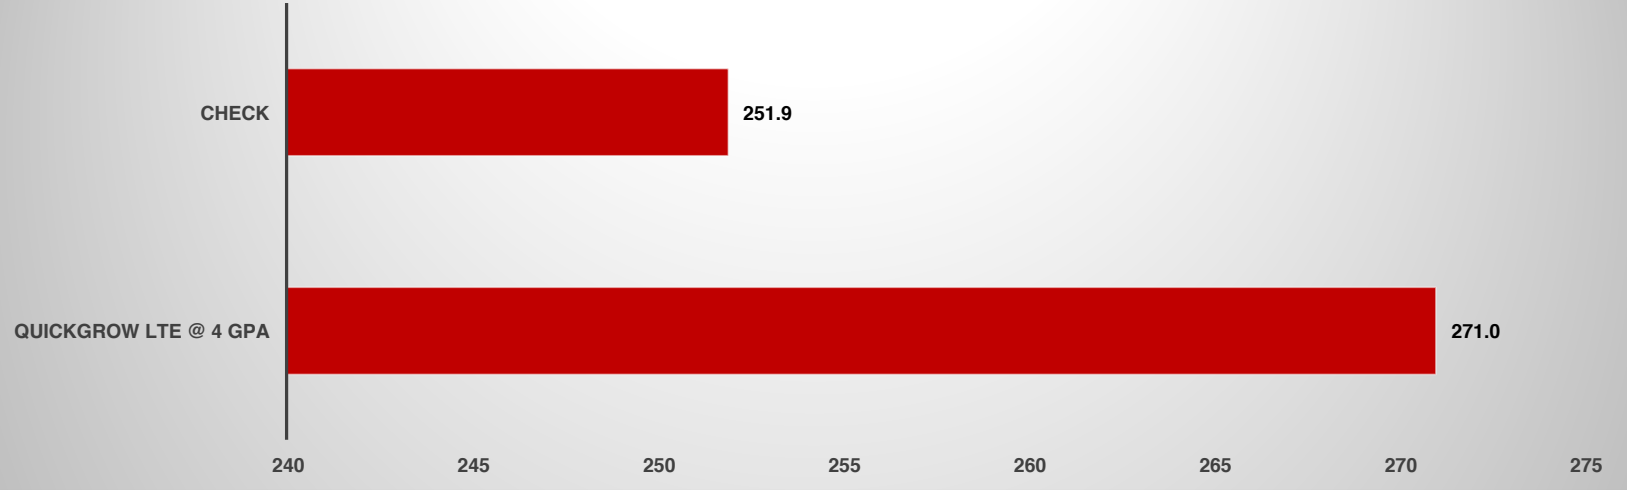

# 2017 MARCO TRIAL DATA

---

2017 CORN IN-FURROW FERTILITY  
AGRI-TECH CONSULTING, FOUR REPLICATED PLOTS  
PLANTED 5-8-17 (POPULATION 35,000)  
HARVESTED 10-26-17

2017 Agri-Tech Consulting (Corn)

**2017 IN-FURROW FERTILITY TRIAL  
STONNINGTON, IL  
PLANTED 4-14-17  
HARVESTED 10-4-17**

2017 BLOOMINGTON, IL  
QUICKGROW LTE @ 4 GPA  
PLANTED APRIL 26<sup>TH</sup>

Harvest Population 35,000 QuickGrow LTE + 32,000 Check