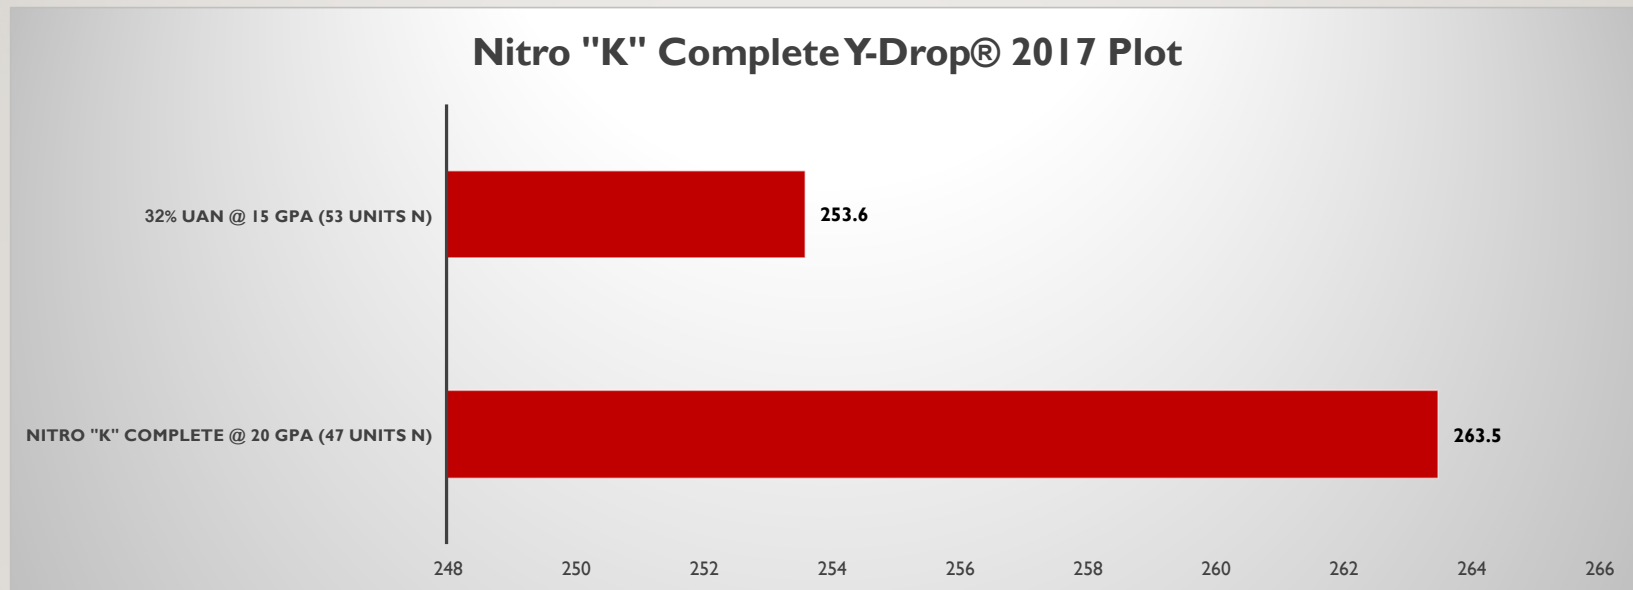

# 2017 LINCOLN, IL PLANTED 4-19-17 HARVESTED 10-9-17

**Two previous slides from this trial.  
In-Furrow Fertility plots matured earlier + pollinated during undesirable hot weather**

# 2017 THOMASBORO, IL PLANTED 5-17-17 HARVESTED 10-31-17

# BLOOMINGTON, IL NITRO "K" COMPLETE TRIAL NITRO "K" COMPLETE (22-0-4-4S) VS. 32%

---

2017 BLOOMINGTON, IL  
NITRO "K" COMPLETE VS. 32% UAN  
PLANTED APRIL 26<sup>TH</sup>

2017 SOYBEAN IN-FURROW FERTILITY  
AGRI-TECH CONSULTING, FOUR REPLICATED PLOTS  
PLANTED 5-8-17 (POPULATION 150,000)  
HARVESTED 10-17-17