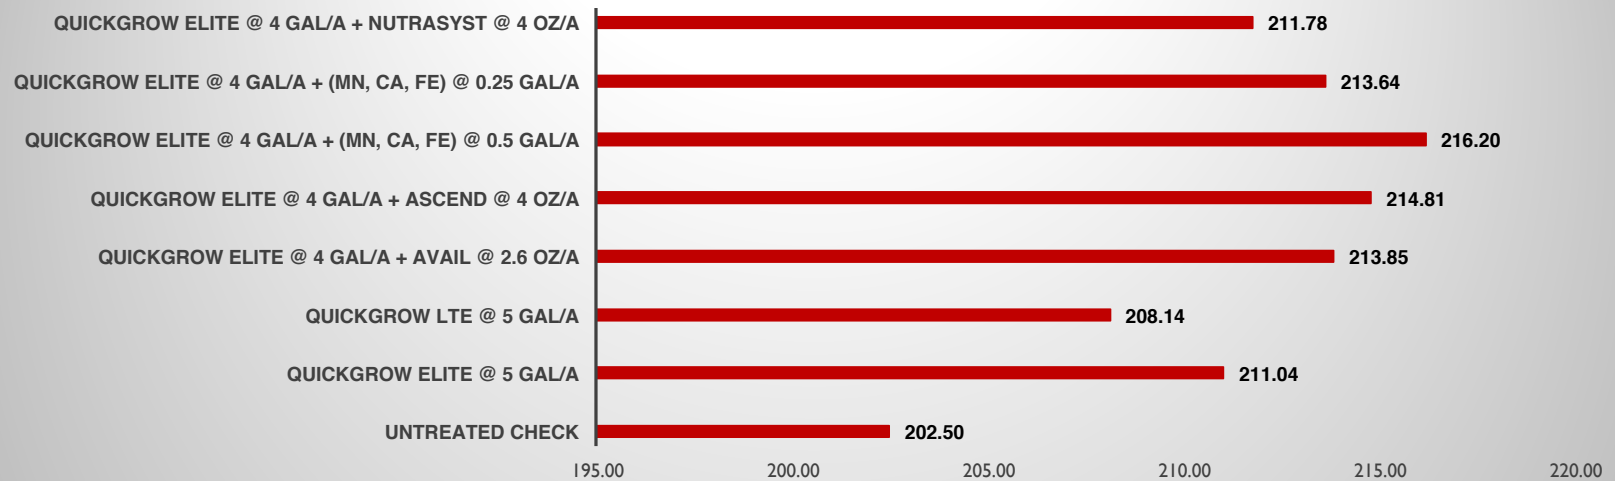

# 2017 MARCO TRIAL DATA

---

2017 CORN IN-FURROW FERTILITY  
AGRI-TECH CONSULTING, FOUR REPLICATED PLOTS  
PLANTED 5-8-17 (POPULATION 35,000)  
HARVESTED 10-26-17

2017 Agri-Tech Consulting (Corn)

**2017 IN-FURROW FERTILITY TRIAL  
STONNINGTON, IL  
PLANTED 4-14-17  
HARVESTED 10-4-17**

2017 BLOOMINGTON, IL  
QUICKGROW LTE @ 4 GPA  
PLANTED APRIL 26<sup>TH</sup>

Harvest Population 35,000 QuickGrow LTE + 32,000 Check