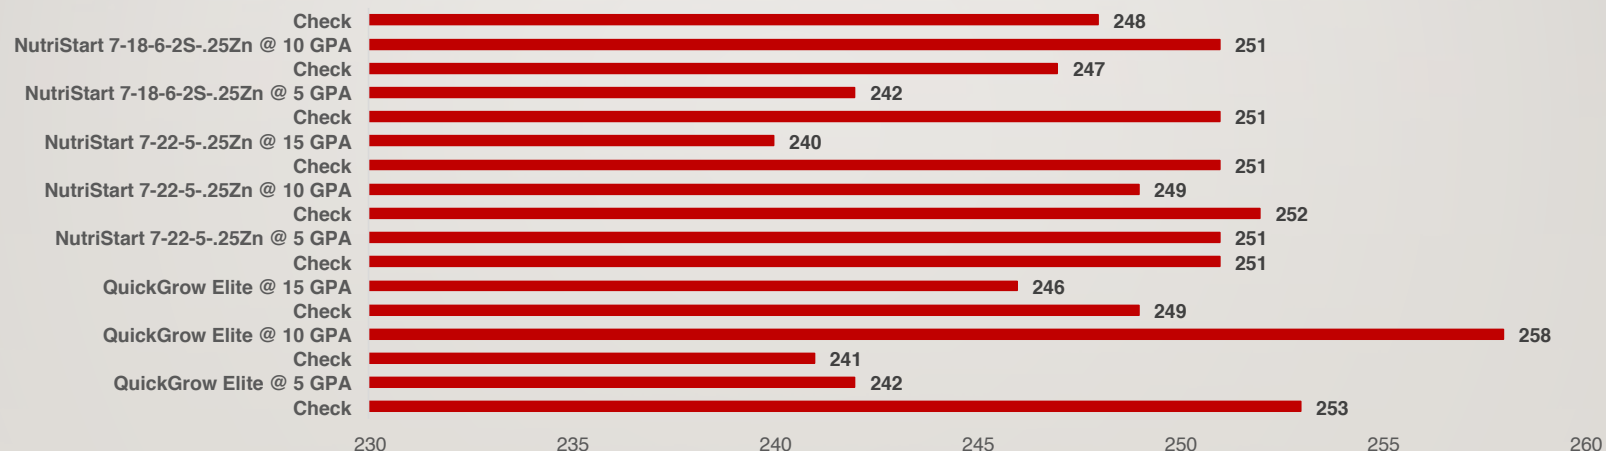

## 2017 LeRoy, IL In-Furrow trials

Two previous slides from QuickGrow LTE trial. Some trials you just can't explain!

# LINCOLN, IL

PLANTED APRIL 19<sup>TH</sup>

PHOTO TAKEN JUNE 2<sup>ND</sup>

(LEFT) CHECK (RIGHT) **QUICKGROW LTE** FURROW JET 15 GPA

LINCOLN, IL  
PLANTED APRIL 19<sup>TH</sup>  
PLOT DRONE PHOTO TAKEN 7-6-17

# 2017 LINCOLN, IL PLANTED 4-19-17 HARVESTED 10-9-17

**Two previous slides from this trial.  
In-Furrow Fertility plots matured earlier + pollinated during undesirable hot weather**