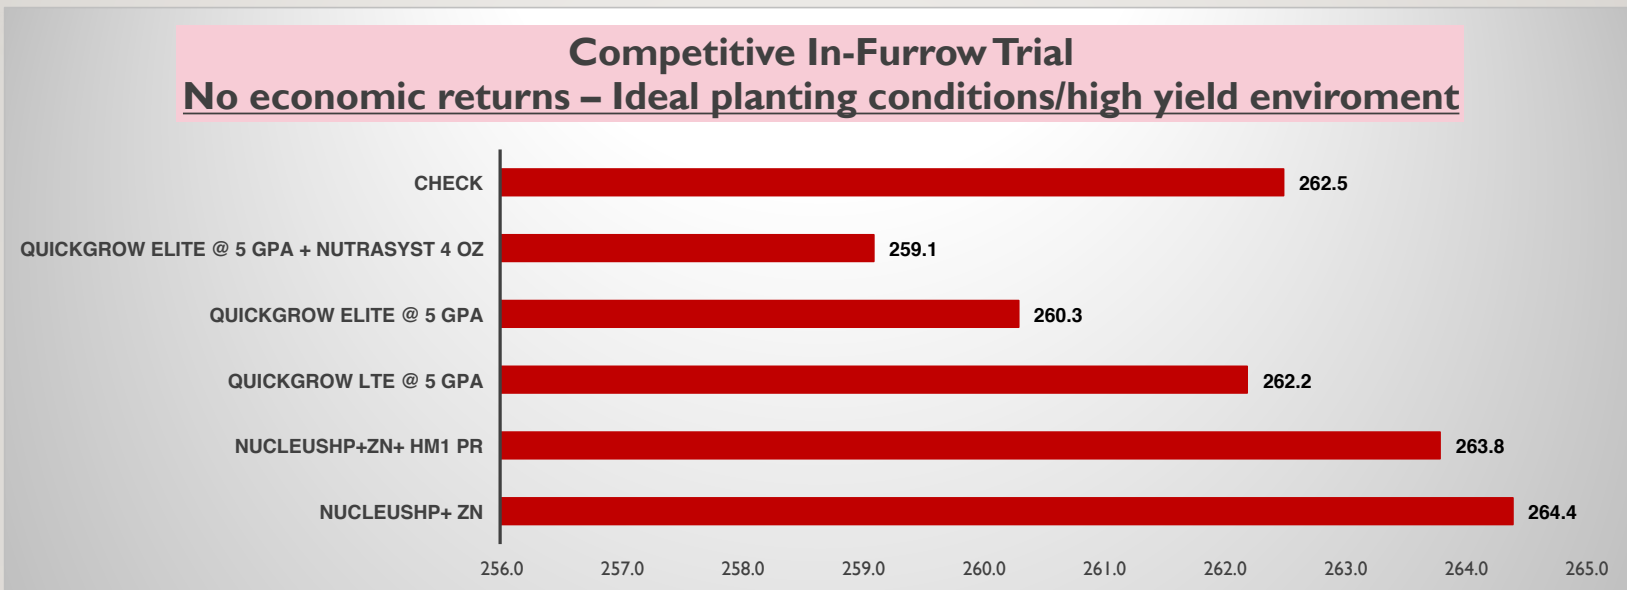

2017 THOMASBORO, IL PLANTED 5-17-17 HARVESTED 10-31-17