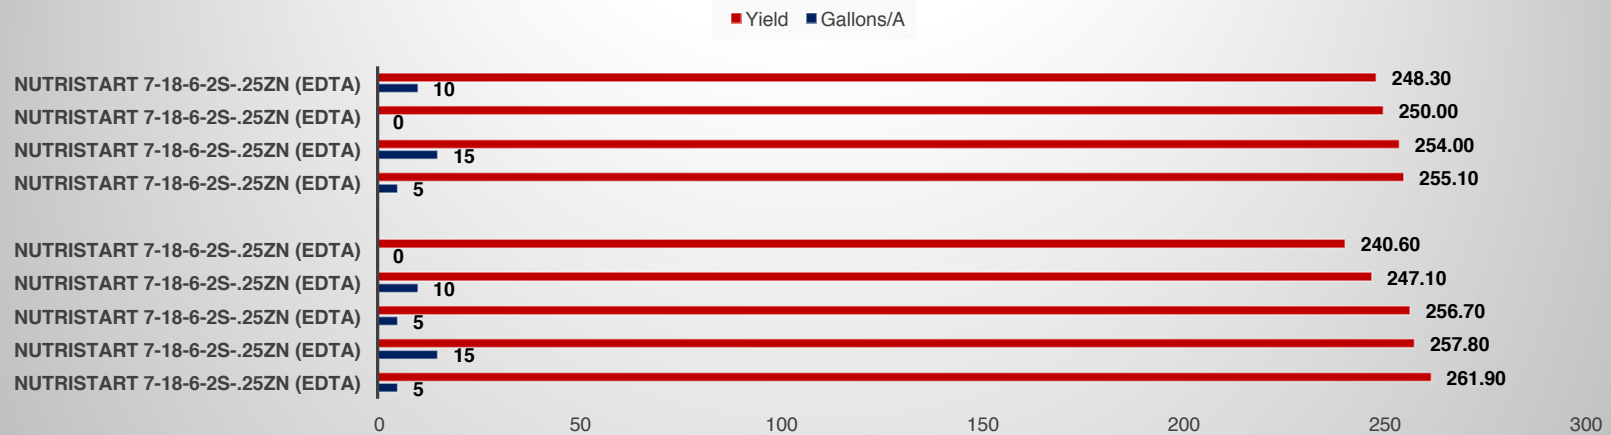

# 2017 PRECISION PLANTING FURROWJET 3 WAY VS. KEETON QUICKGROW ELITE

# 2017 PRECISION PLANTING FURROWJET RELAY VS. KEETON 10-34-0 & QUICKGROW LTE

# 2017 MINIER, IL FURROWJET™ NUTRISTART 7-18-6-2S-.25 EDTA ZN

**Two FurrowJet NutriStart 7-18-6-2S-.25EDTA Zn Plots  
Increasing rate didn't pay in these trials**