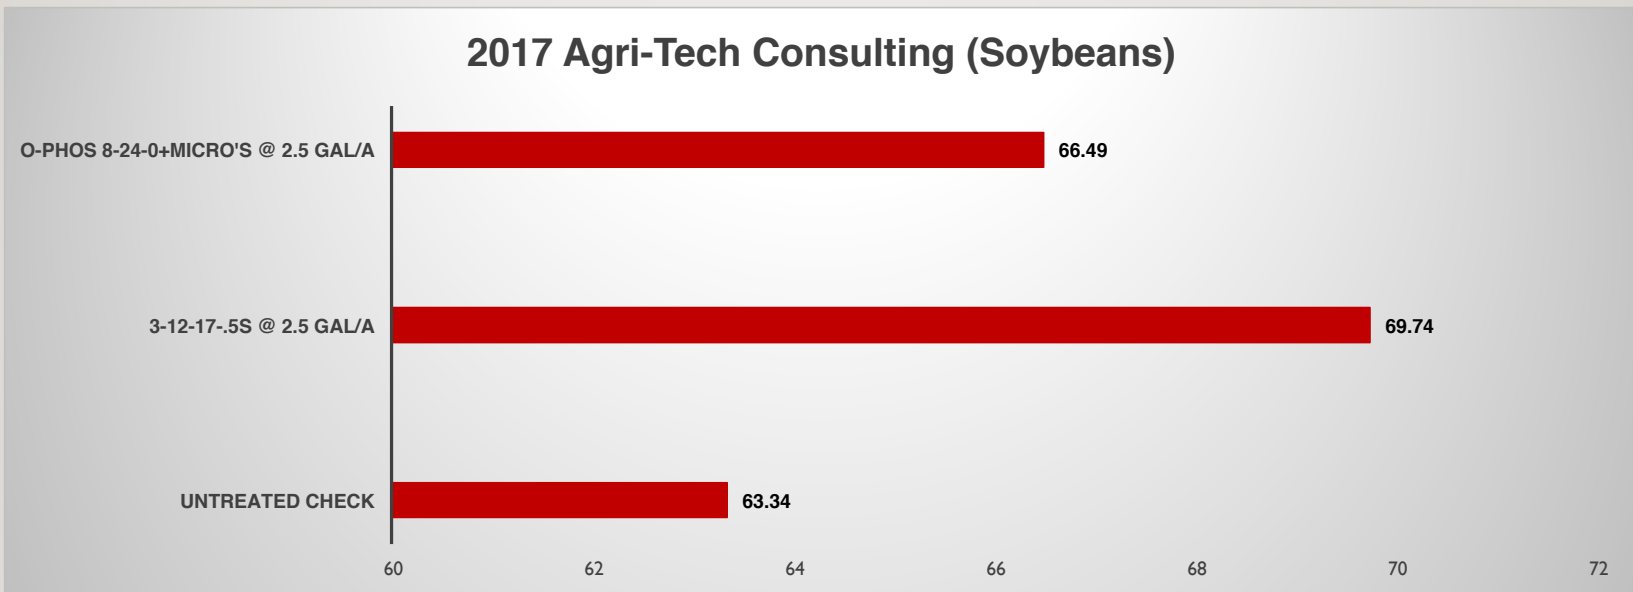

# BLOOMINGTON, IL NITRO "K" COMPLETE TRIAL NITRO "K" COMPLETE (22-0-4-4S) VS. 32%

---

2017 BLOOMINGTON, IL  
NITRO "K" COMPLETE VS. 32% UAN  
PLANTED APRIL 26<sup>TH</sup>

2017 SOYBEAN IN-FURROW FERTILITY  
AGRI-TECH CONSULTING, FOUR REPLICATED PLOTS  
PLANTED 5-8-17 (POPULATION 150,000)  
HARVESTED 10-17-17