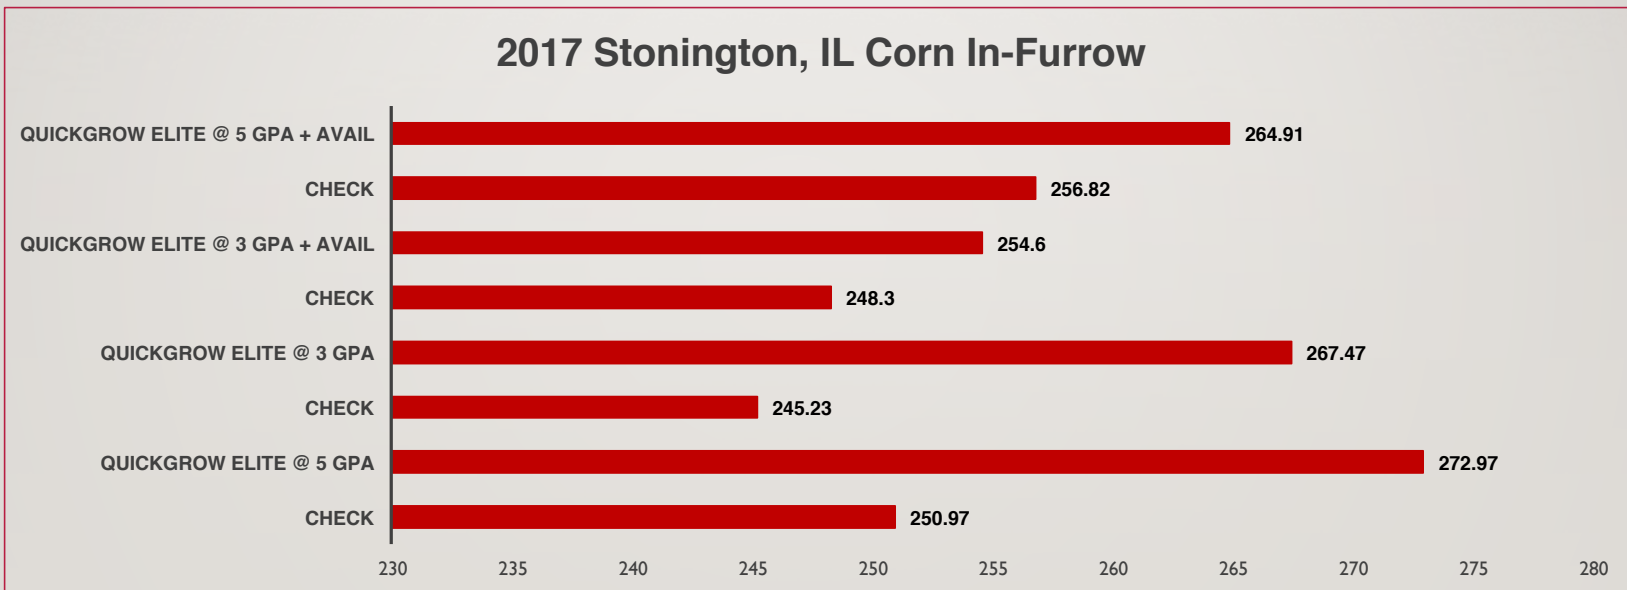

# 2017 MARCO TRIAL DATA

---

2017 CORN IN-FURROW FERTILITY  
AGRI-TECH CONSULTING, FOUR REPLICATED PLOTS  
PLANTED 5-8-17 (POPULATION 35,000)  
HARVESTED 10-26-17

2017 Agri-Tech Consulting (Corn)

**2017 IN-FURROW FERTILITY TRIAL  
STONNINGTON, IL  
PLANTED 4-14-17  
HARVESTED 10-4-17**

2017 BLOOMINGTON, IL  
QUICKGROW LTE @ 4 GPA  
PLANTED APRIL 26<sup>TH</sup>

Harvest Population 35,000 QuickGrow LTE + 32,000 Check