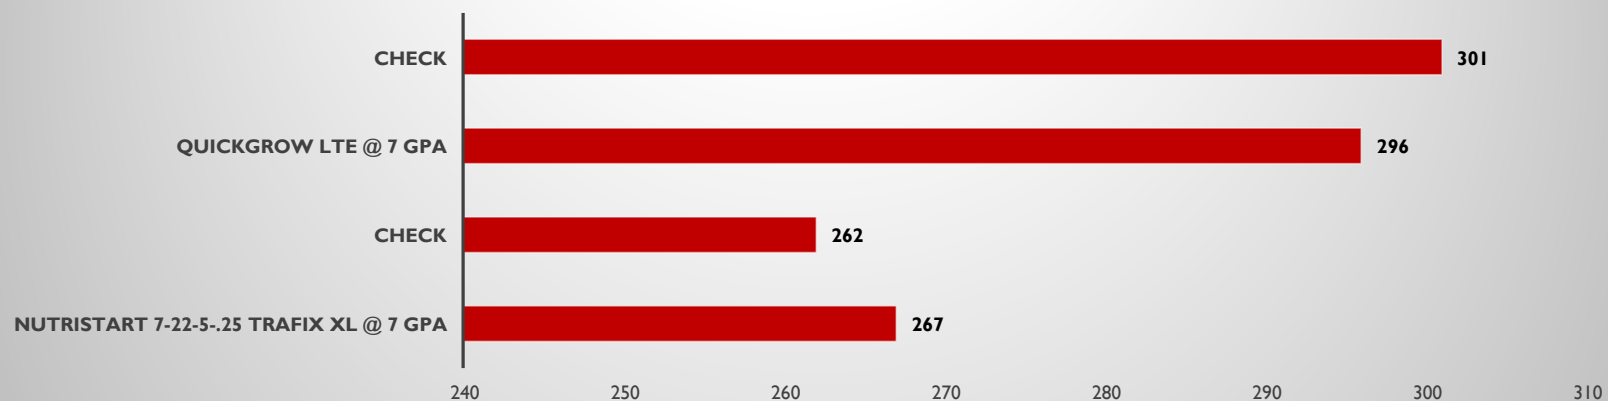

2017 LE ROY, IL IN-FURROW CORN TRIALS

2017 LeRoy, IL In-Furrow trials

Two previous slides from QuickGrow LTE trial. Some trials you just can't explain!