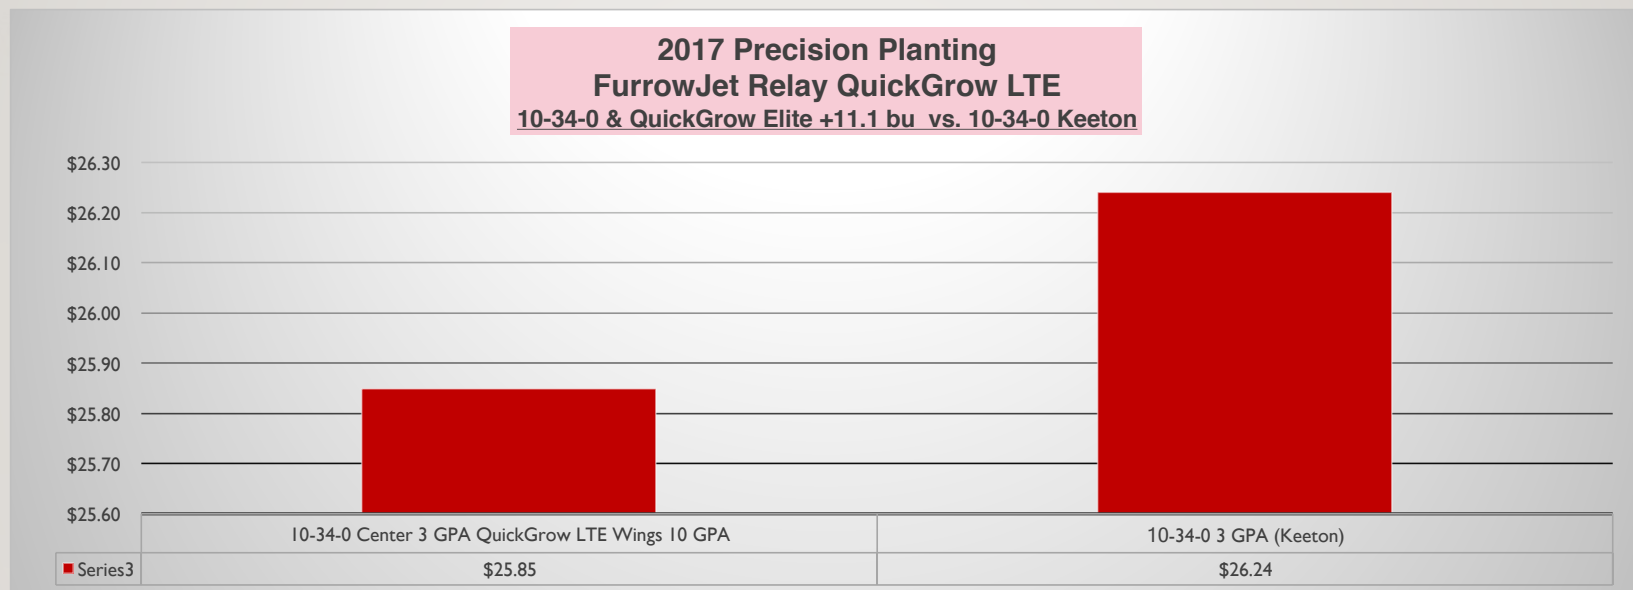

2017 PRECISION PLANTING FURROWJET RELAY VS. KEETON 10-34-0 & QUICKGROW LTE