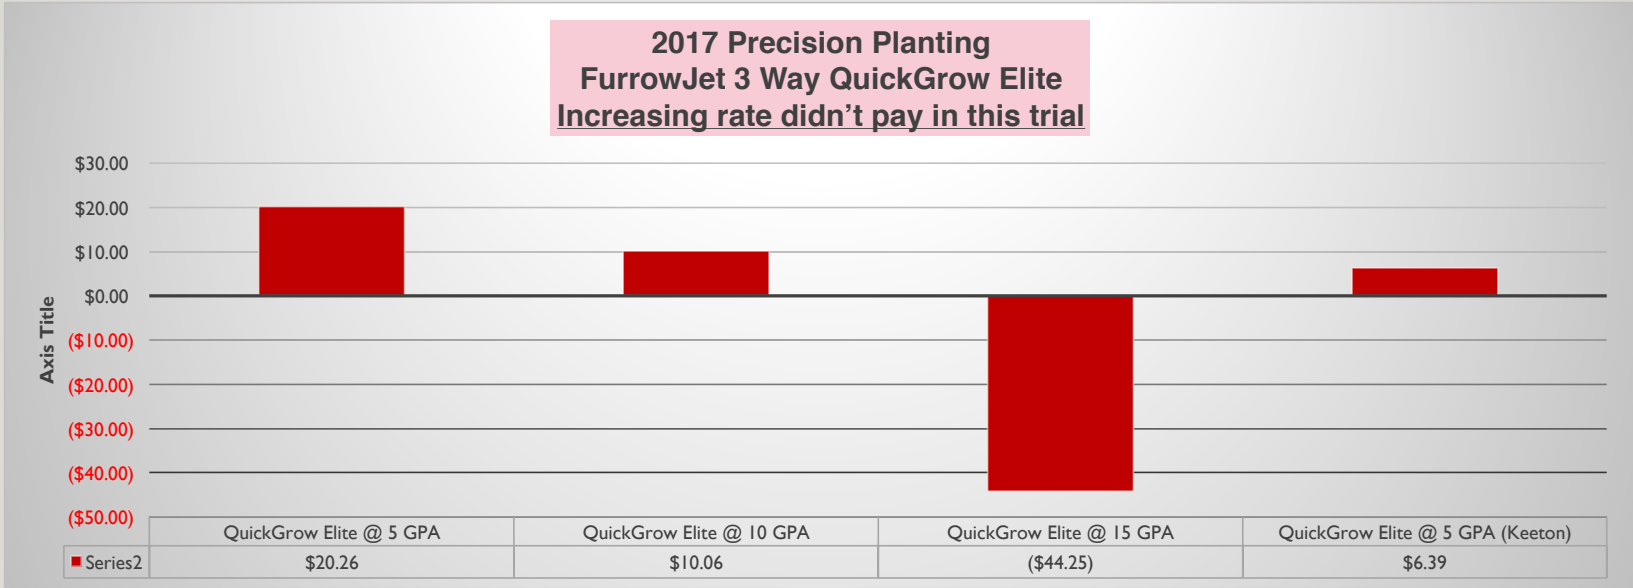

2017 PRECISION PLANTING FURROWJET 3 WAY VS. KEETON QUICKGROW ELITE