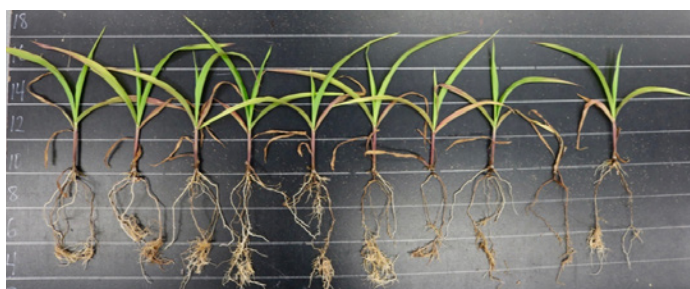

### 2019 Corn Starter Trial

Crop Smith – Farmer City, IL  
4 replications

### 2019 Corn Starter Trial

AgriTech Consulting – Whitewater, WI  
4 replications

### 2018/2019 Corn Sidedress Trial

AgriTech Consulting – Whitewater, WI  
2 Trial Average (6 replications/year)

- **Increases nutrient acquisition...**
  - BioMarc provides critical enzymes, organic acids and chelating agents that increase the rate of mineralization, aide in the release of nutrients bound to the soil colloid and enhance the chelation of nutrients
  - More available nutrients = increased plant growth & performance
- **Boosts plant vigor...**
  - A broad range of essential enzymes and amino acids accelerate nutrient assimilation in the plant and photosynthetic capacity
  - A more robust plant with increased vegetative mass has the ability to intercept more sunlight, while increased root surface area and development leads to more interception of nutrients
- **Mitigation of salt and drought related stress...**
  - Commercial fertilizers provide the “fuel” needed for crop development, but salts that are inherent in them may impede the ability of fine root hair to imbibe nutrients efficiently
  - Natural kelp extract in BioMarc effectively reduces the impact of salt and drought stress leading to a more vigorous plant
  - A healthy plant is less prone to weather- and disease-induced stresses

### GREENHOUSE TRIAL COMPARISON 14 DAYS AFTER PLANTING

Untreated control

Quick Grow LTE + 