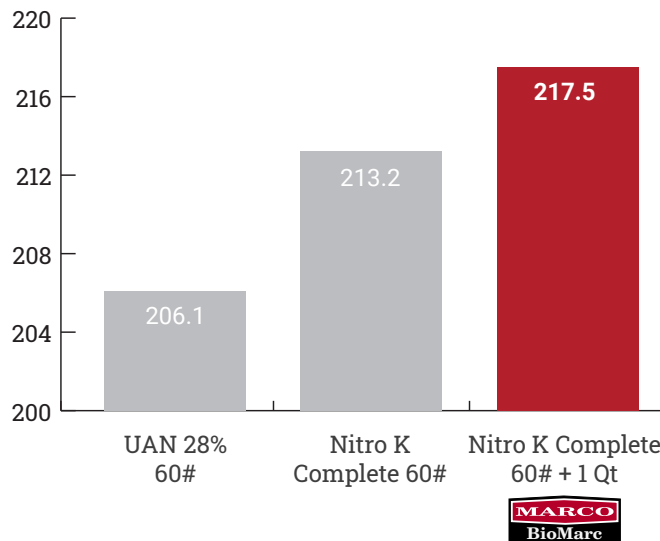

2018/2019 Corn Sidedress Trial

AgriTech Consulting – Whitewater, WI
2 Trial Average (6 replications/year)