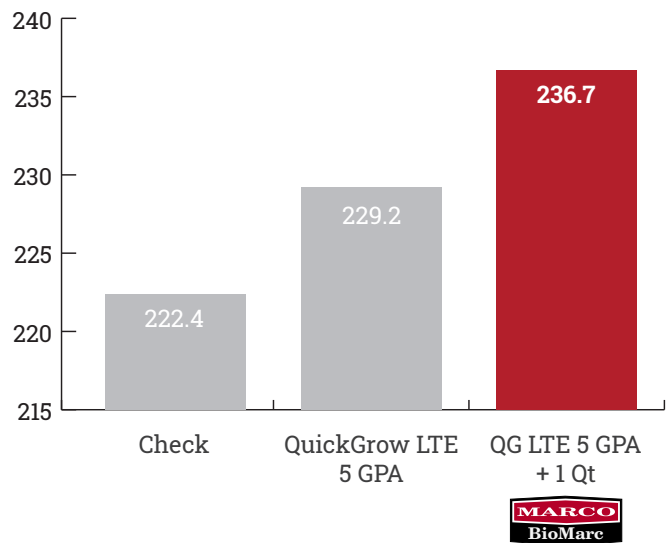

2019 Corn Starter Trial

AgriTech Consulting – Whitewater, WI
4 replications