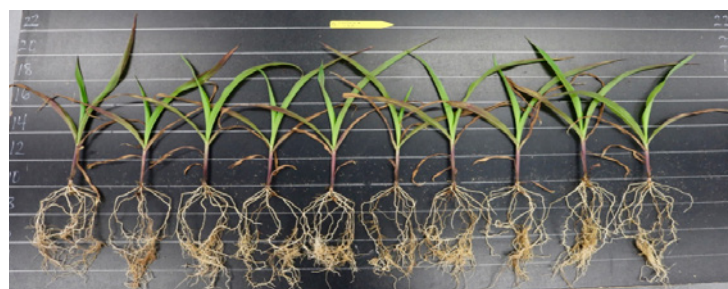

### 2018/2019 Corn Sidedress Trial

AgriTech Consulting – Whitewater, WI  
2 Trial Average (6 replications/year)

- **Increases nutrient acquisition...**
  - BioMarc provides critical enzymes, organic acids and chelating agents that increase the rate of mineralization, aide in the release of nutrients bound to the soil colloid and enhance the chelation of nutrients
  - More available nutrients = increased plant growth & performance
- **Boosts plant vigor...**
  - A broad range of essential enzymes and amino acids accelerate nutrient assimilation in the plant and photosynthetic capacity
  - A more robust plant with increased vegetative mass has the ability to intercept more sunlight, while increased root surface area and development leads to more interception of nutrients
- **Mitigation of salt and drought related stress...**
  - Commercial fertilizers provide the “fuel” needed for crop development, but salts that are inherent in them may impede the ability of fine root hair to imbibe nutrients efficiently
  - Natural kelp extract in BioMarc effectively reduces the impact of salt and drought stress leading to a more vigorous plant
  - A healthy plant is less prone to weather- and disease-induced stresses

### GREENHOUSE TRIAL COMPARISON 14 DAYS AFTER PLANTING

Untreated control

Quick Grow LTE + 