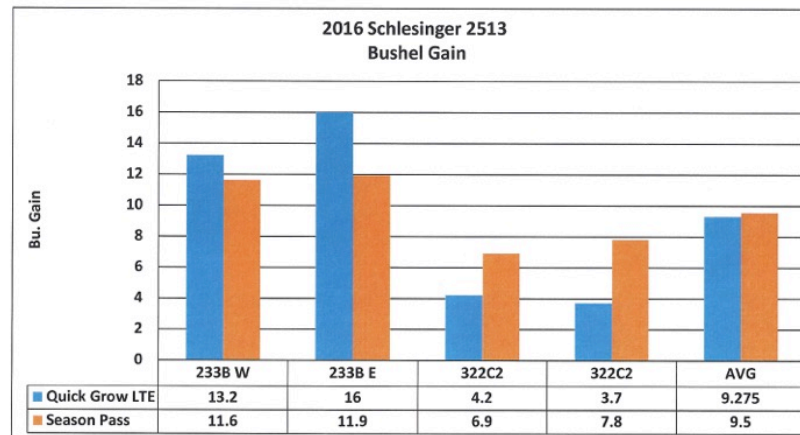

2016 MARCO TRIAL DATA

MARCO

QuickGrow

2016 AGRI-TECH CONSULTING TRIALS

2016 Agri-Tech Consulting
4 Replications/Trial
5 GPA

2016 KEN FERRIE SCHLESINGER (BUSHEL GAIN)

2016 KEN FERRIE SCHLESINGER (\$ NET)

2016 KEN FERRIE TRAINOR (BUSHEL/ACRE)

2016 KEN FERRIE TRAINOR (\$ NET) QUICKGROW LTE (6-20-4-.25ZN + 2.7S)