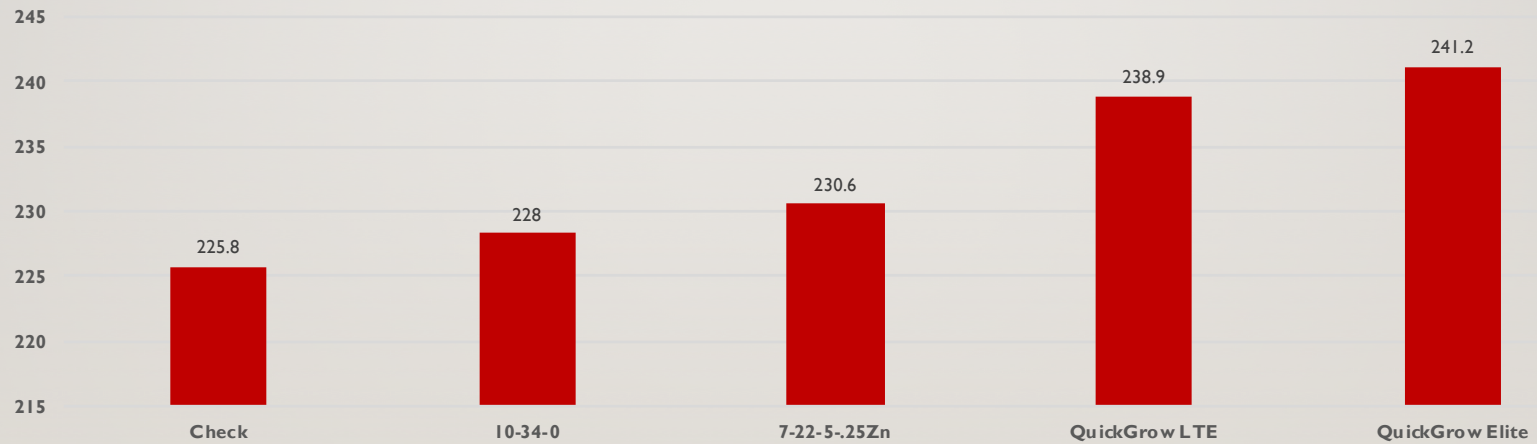

2016 MARCO TRIAL DATA

MARCO

QuickGrow

2016 AGRI-TECH CONSULTING TRIALS

2016 Agri-Tech Consulting
4 Replications/Trial
5 GPA

2016 KEN FERRIE SCHLESINGER (BUSHEL GAIN)

2016 KEN FERRIE SCHLESINGER (\$ NET)

2016 KEN FERRIE TRAINOR (BUSHEL/ACRE)