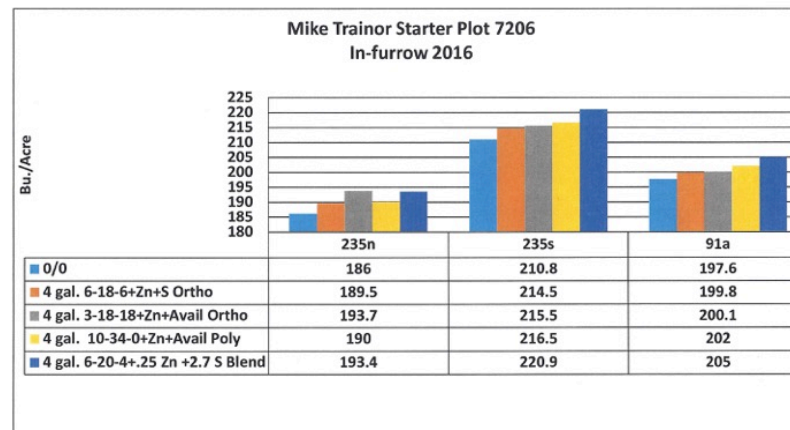

2016 MARCO TRIAL DATA

MARCO

QuickGrow

2016 AGRI-TECH CONSULTING TRIALS

2016 Agri-Tech Consulting
4 Replications/Trial
5 GPA

2016 KEN FERRIE SCHLESINGER (BUSHEL GAIN)

2016 KEN FERRIE SCHLESINGER (\$ NET)

2016 KEN FERRIE TRAINOR (BUSHEL/ACRE)