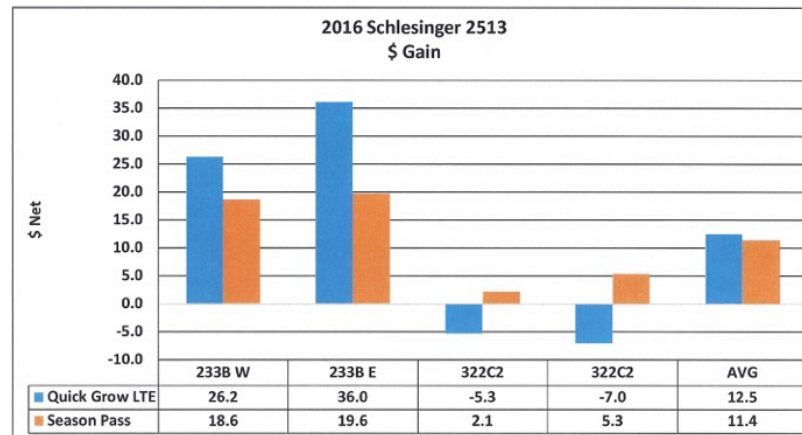

2016 MARCO TRIAL DATA

MARCO

QuickGrow

2016 AGRI-TECH CONSULTING TRIALS

2016 Agri-Tech Consulting
4 Replications/Trial
5 GPA

2016 KEN FERRIE SCHLESINGER (BUSHEL GAIN)

2016 KEN FERRIE SCHLESINGER (\$ NET)

2016 KEN FERRIE TRAINOR (BUSHEL/ACRE)

2016 KEN FERRIE TRAINOR (\$ NET) QUICKGROW LTE (6-20-4-.25ZN + 2.7S)