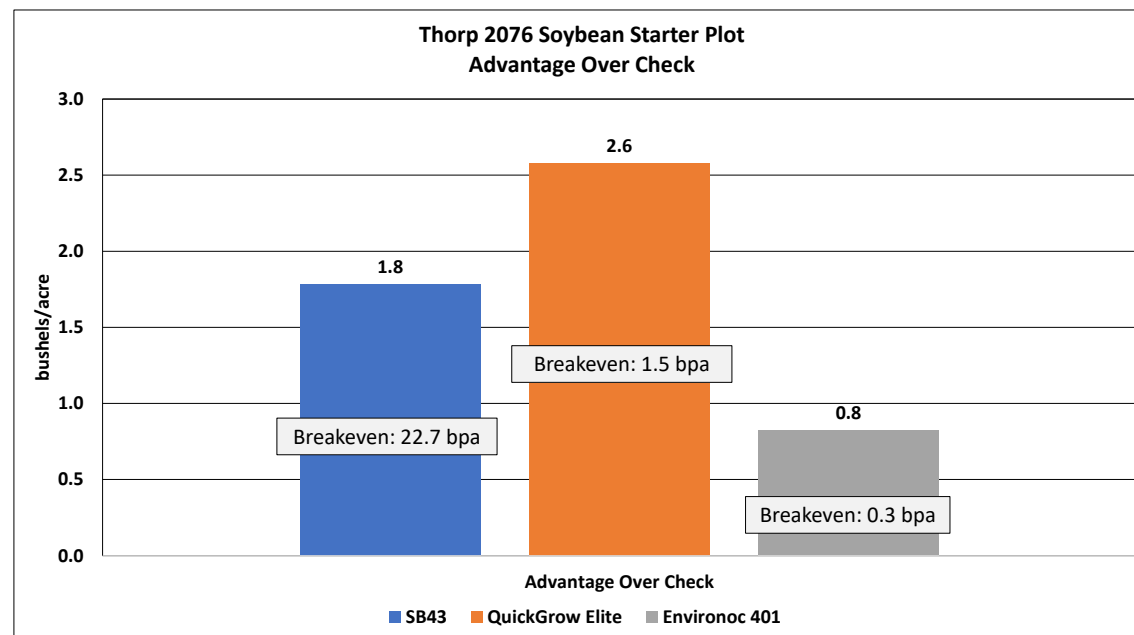

2019 PRECISION PLANTING FURROWJET™ CORN TRIAL (R.O.I.) QUICKGROW LTE (6-20-4-2.7S-.25ZN)

2019 PRECISION PLANTING FURROWJET™ (WINGS) **SOYBEAN TRIAL** **QUICKGROW LTE (6-20-4-2.7S-.25ZN)**

2019 Marco LTE SB FurrowJet Study: Yield

Table 1. Rate/Acre

2019 Marco LTE SB FurrowJet Study: Economics

Table 2. Rate / Acre

2019 CROP TECH CONSULTING QUICKGROW ELITE VS. 10-34-0 CORN STARTER TRIALS

4 GPA 10-34-0-ZN 3 GPA QUICKGROW ELITE

2019 CROP TECH CONSULTING QUICKGROW ELITE VS. 10-34-0 CORN STARTER TRIALS

4 GPA 10-34-0-ZN 3 GPA QUICKGROW ELITE

2019 CROP TECH CONSULTING QUICKGROW ELITE VS. 10-34-0 CORN STARTER TRIALS

4 GPA 10-34-0-ZN 3 GPA QUICKGROW ELITE

2019 CROP TECH CONSULTING QUICKGROW ELITE VS. 10-34-0 CORN STARTER TRIALS

4 GPA 10-34-0-ZN 3 GPA QUICKGROW ELITE

2019 CROP TECH CONSULTING QUICKGROW ELITE - **SOYBEAN** STARTER TRIALS 3 GPA QUICKGROW ELITE FURROWJET WINGS

2019 CROP TECH CONSULTING QUICKGROW ELITE - SOYBEAN STARTER TRIALS 3 GPA QUICKGROW ELITE FURROWJET WINGS