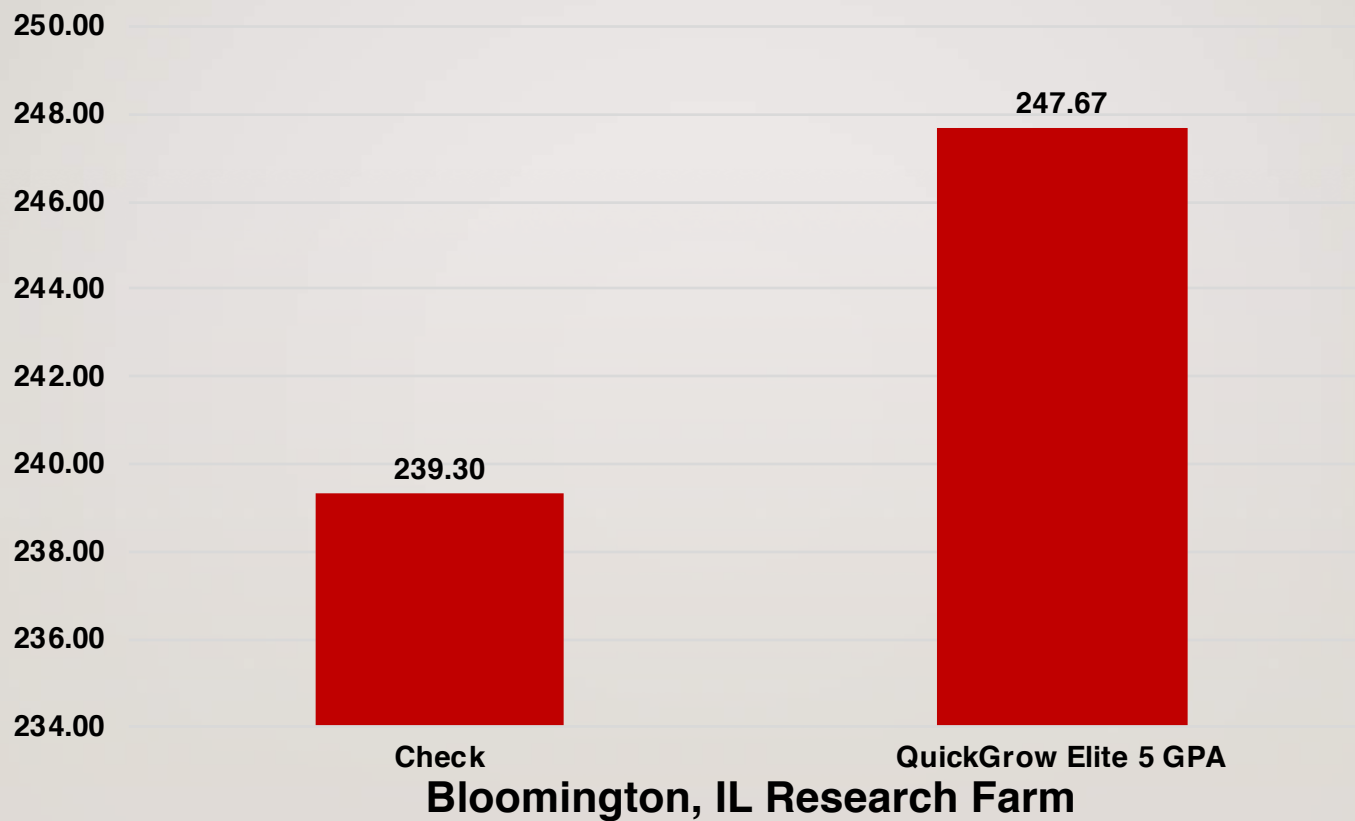

2019 MARCO TRIAL DATA

The logo features the word "MARCO" in a white, serif font on a red background, with "QuickGrow" in a white, serif font on a black background below it. The entire logo is enclosed in a white border with a black inner border.

MARCO

QuickGrow

2019 In-Furrow Corn Trial Replicated 4 Times

**Agri-Tech Consulting
White Water, WI**

QuickGrow Elite & QuickGrow LTE 4 Year Trial QuickGrow LTE + MicroPack 3 Year Trial In-Furrow Corn Fertility

Agri-Tech Consulting
Whitewater, WI

Bloomington, IL Research Farm 2019 In-Furrow Corn Trial

3 Year Cumulative In-Furrow Corn Trials 2017 - 2019

Check

QuickGrow Elite 5 GPA

Bloomington, IL Research Farm

2019 In-Furrow Fertility Corn Trial 6 Replications