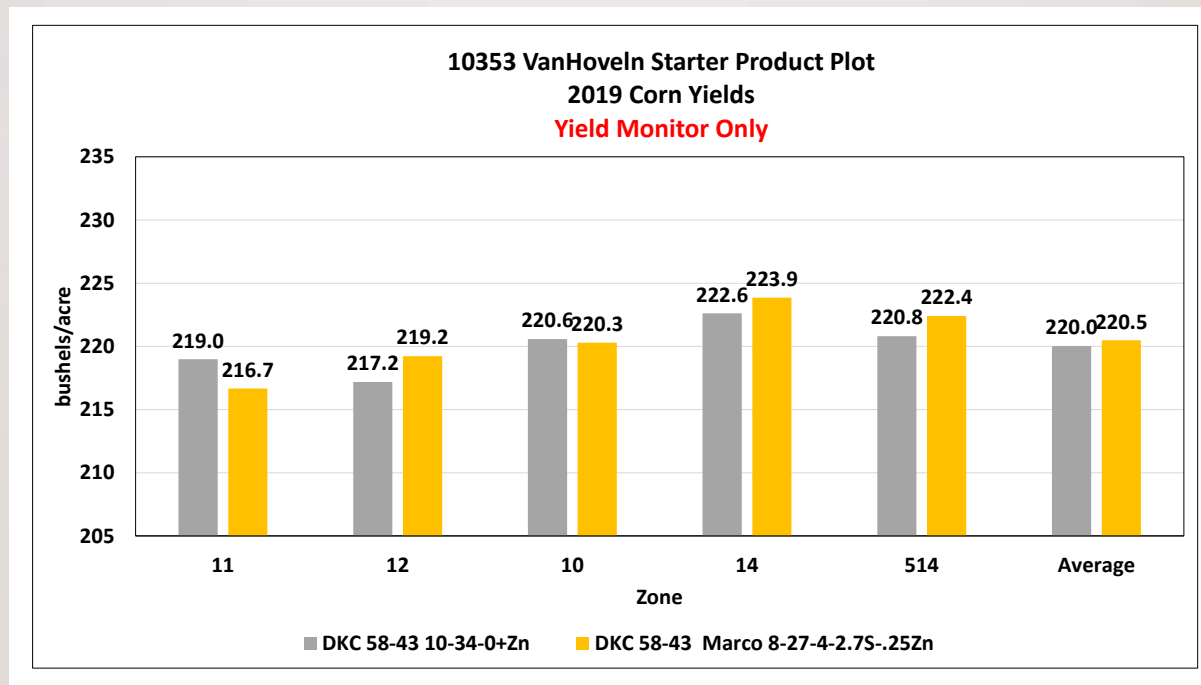

2019 CROP TECH CONSULTING QUICKGROW ELITE VS. 10-34-0 CORN STARTER TRIALS

4 GPA 10-34-0-ZN 3 GPA QUICKGROW ELITE