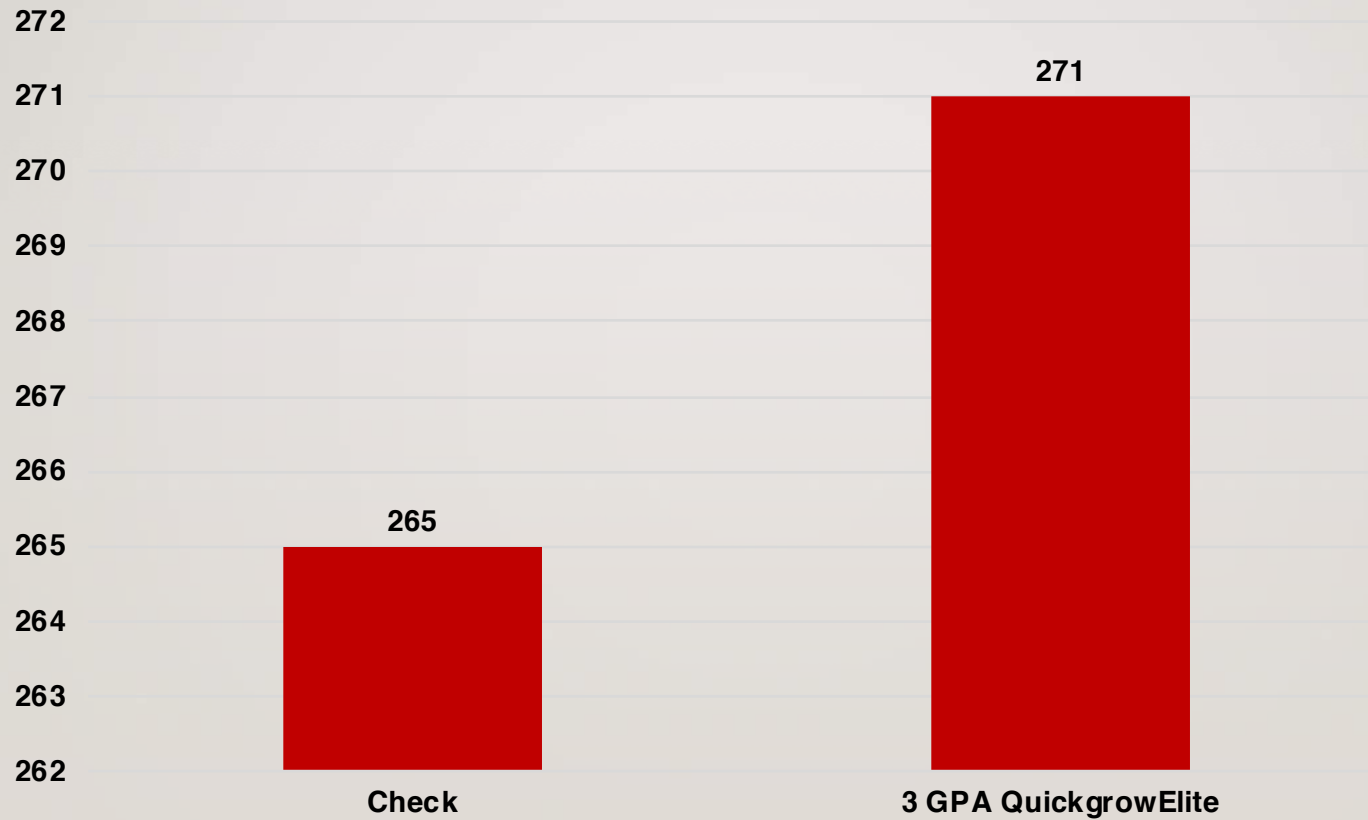

2019 On Farm In-Furrow Corn Trial LeRoy, IL Climate FIELDVIEW