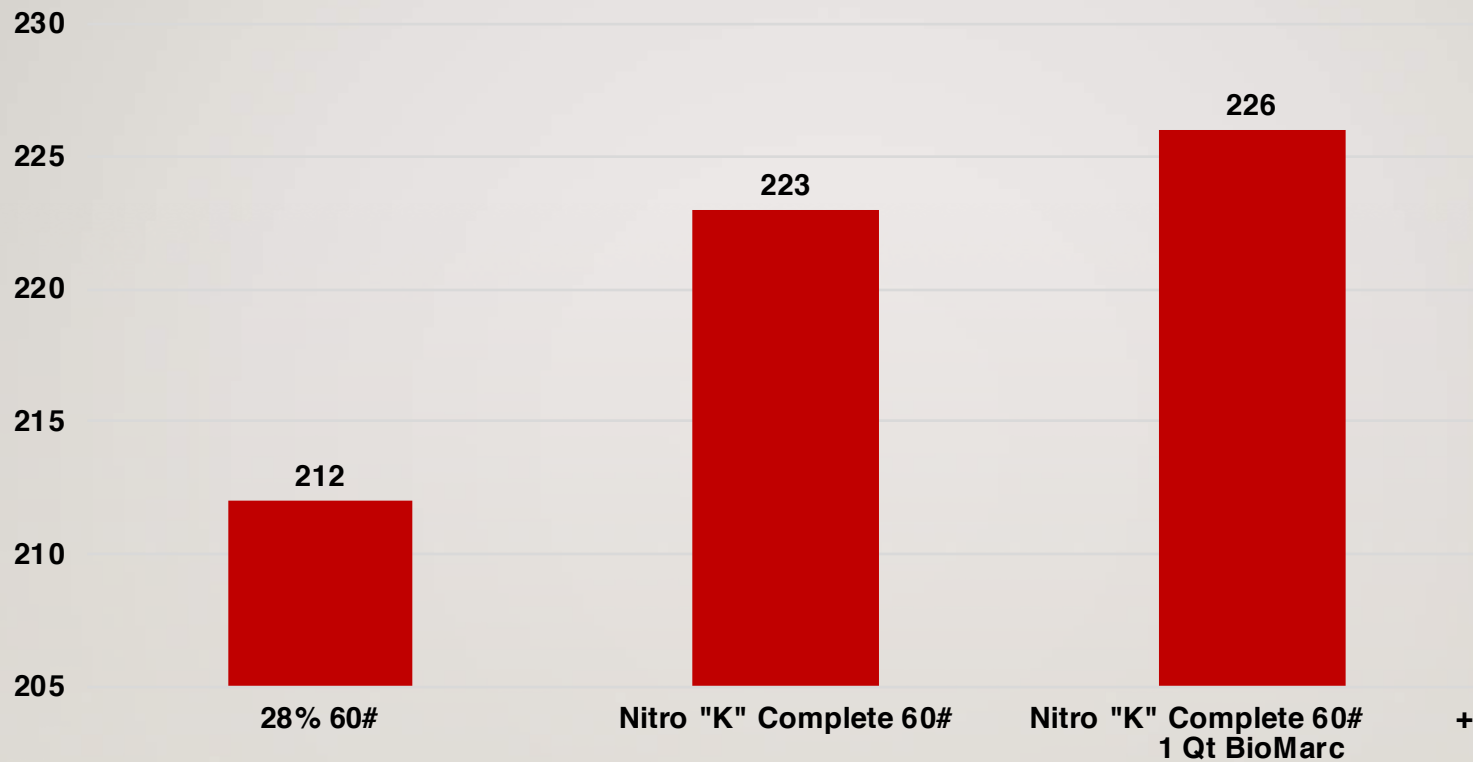

Nitro "K" Complete Sidedress Trial Replicated 4 Times

Agri-Tech Consulting
White Water, WI