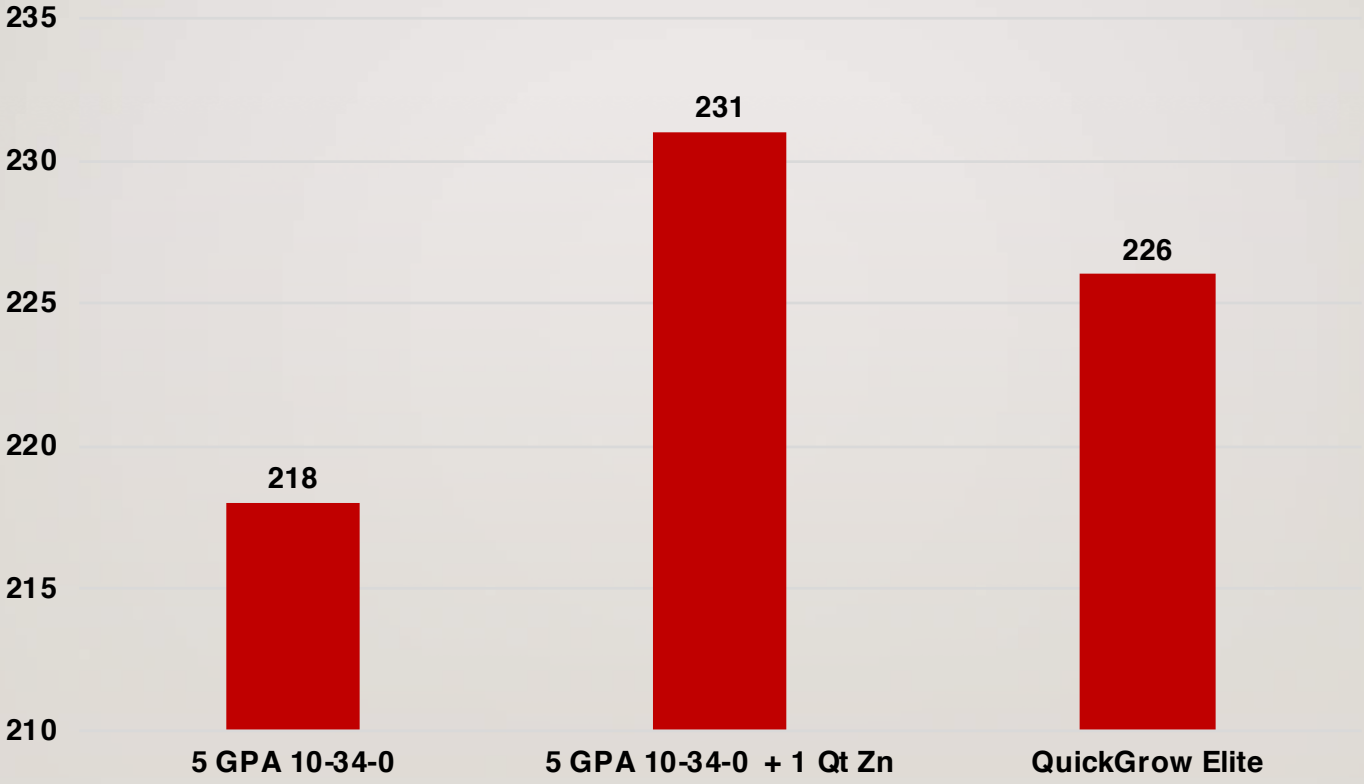

2019 On Farm In-Furrow Corn Trial McLean, IL 4 Replications