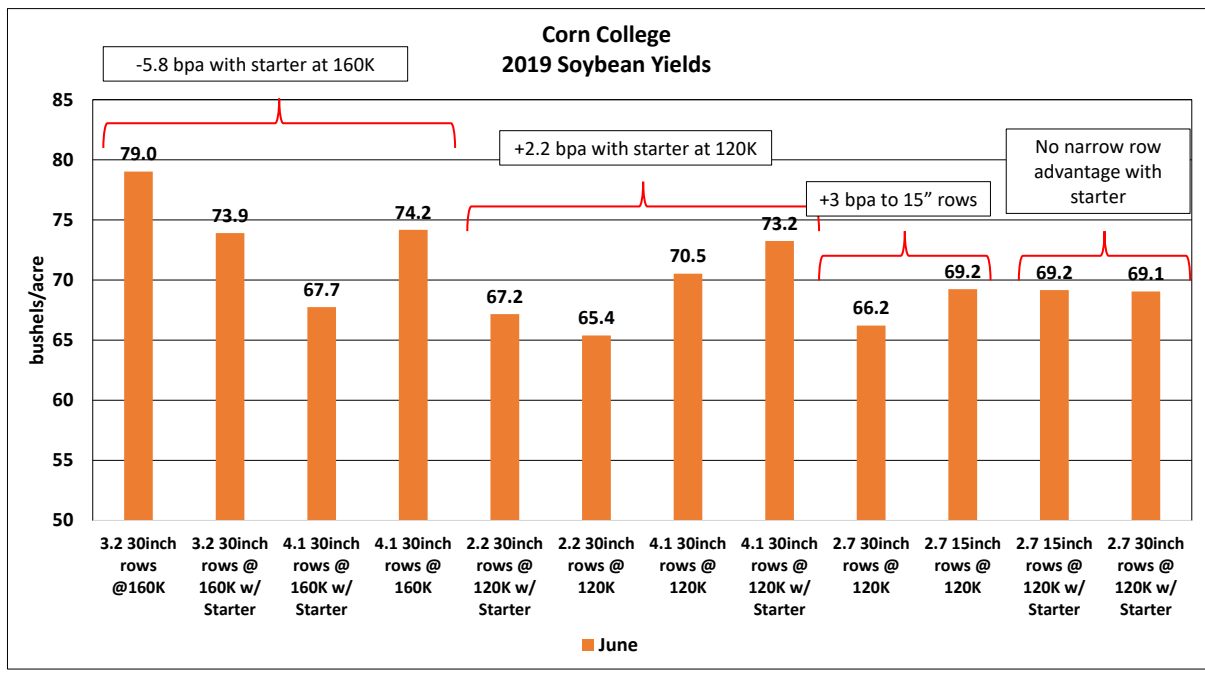

4 GPA 10-34-0-ZN 3 GPA QUICKGROW ELITE

2019 CROP TECH CONSULTING QUICKGROW ELITE - **SOYBEAN** STARTER TRIALS 3 GPA QUICKGROW ELITE FURROWJET WINGS

2019 CROP TECH CONSULTING QUICKGROW ELITE - SOYBEAN STARTER TRIALS 3 GPA QUICKGROW ELITE FURROWJET WINGS

2019 CROP TECH CONSULTING SOYBEAN STARTER TRIALS MATURITY/POPULATION/PLANTING DATE/STARTER **7 GPA 10-34-0.....FURROWJET WINGS**

2019 CROP TECH CONSULTING SOYBEAN STARTER TRIALS MATURITY/POPULATION/PLANTING DATE/STARTER **7 GPA 10-34-0.....FURROWJET WINGS**