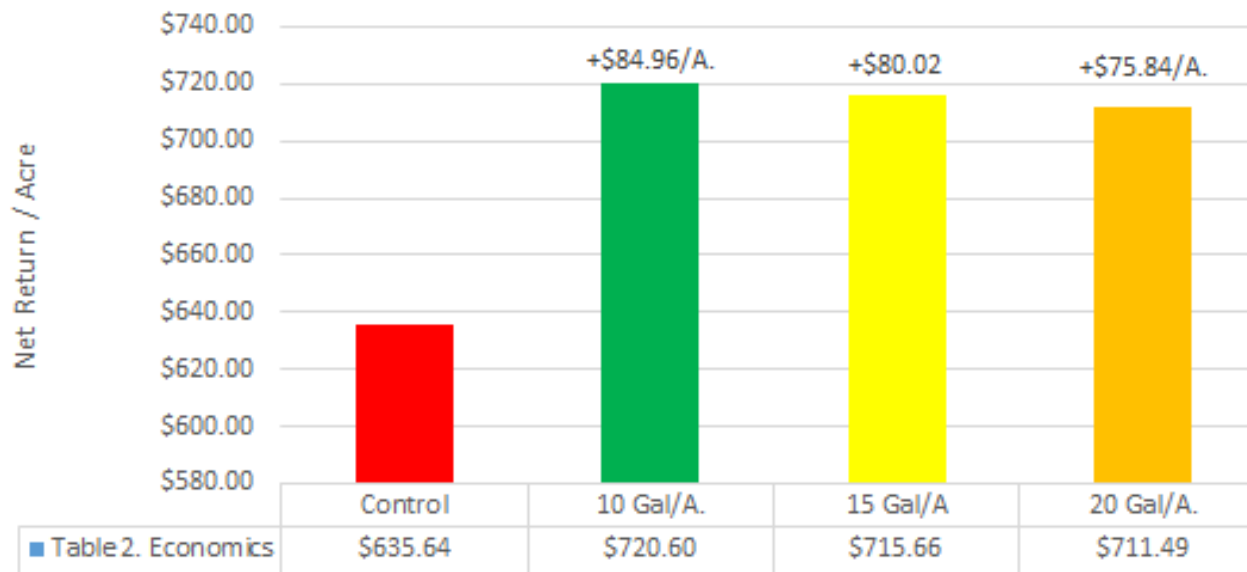

2019 PRECISION PLANTING CONCEAL™ **SOYBEAN** TRIAL (R.O.I.) **NUTRISTART 14-12-4-6S**

2019 Marco 14-12-4-6S Conceal Study: Economics