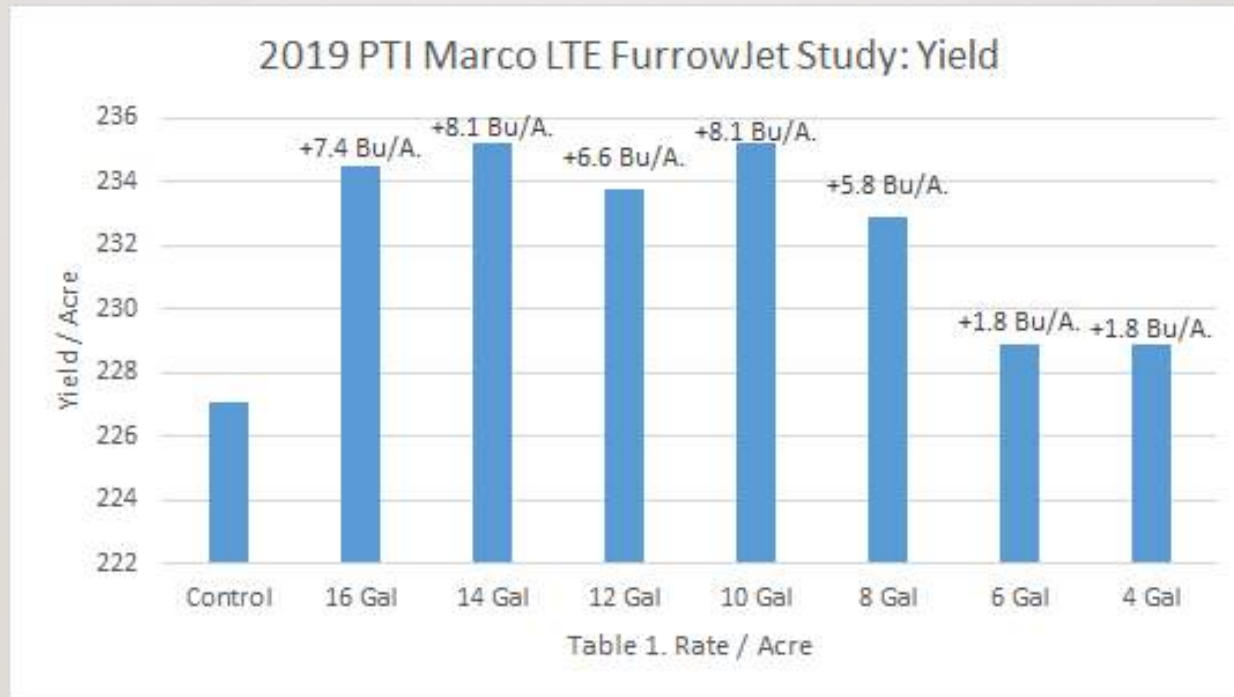

Agri-Tech Consulting
Whitewater, WI

Bloomington, IL Research Farm 2019 In-Furrow Corn Trial

3 Year Cumulative In-Furrow Corn Trials 2017 - 2019

Check

QuickGrow Elite 5 GPA

Bloomington, IL Research Farm

2019 In-Furrow Fertility Corn Trial 6 Replications

CropSmith, Inc.
Farmer City, IL

2019 On Farm In-Furrow Corn Trial McLean, IL 4 Replications

2019 On Farm In-Furrow Corn Trial LeRoy, IL Climate FIELDVIEW

2019 PRECISION PLANTING FURROWJET™ CORN TRIAL (YIELD) QUICKGROW LTE (6-20-4-2.7S-.25ZN)

2019 PRECISION PLANTING FURROWJET™ CORN TRIAL (R.O.I.) QUICKGROW LTE (6-20-4-2.7S-.25ZN)

2019 PRECISION PLANTING FURROWJET™ (WINGS) **SOYBEAN TRIAL** **QUICKGROW LTE (6-20-4-2.7S-.25ZN)**

2019 Marco LTE SB FurrowJet Study: Yield

Table 1. Rate/Acre

2019 Marco LTE SB FurrowJet Study: Economics

Table 2. Rate / Acre

2019 CROP TECH CONSULTING QUICKGROW ELITE VS. 10-34-0 CORN STARTER TRIALS

4 GPA 10-34-0-ZN 3 GPA QUICKGROW ELITE

2019 CROP TECH CONSULTING QUICKGROW ELITE VS. 10-34-0 CORN STARTER TRIALS