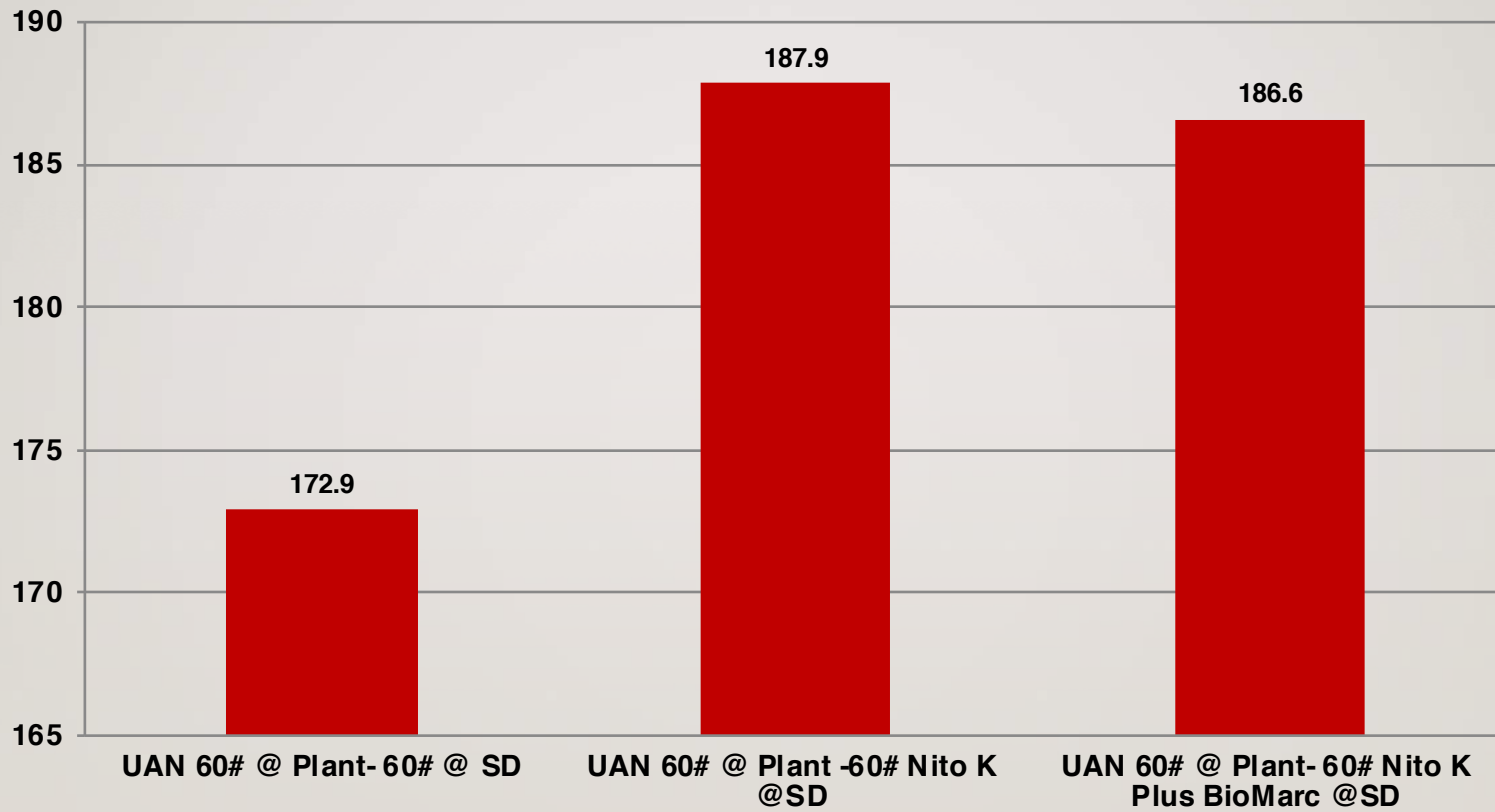

MARCO

Nitro "K"

Nitro "K" Complete Sidedress Trial Replicated 4 Times

Agri-Tech Consulting
White Water, WI

Nitro "K" Complete Sidedress Trial Replicated 6 times

Cropsmith, Inc. - Farmer City, IL