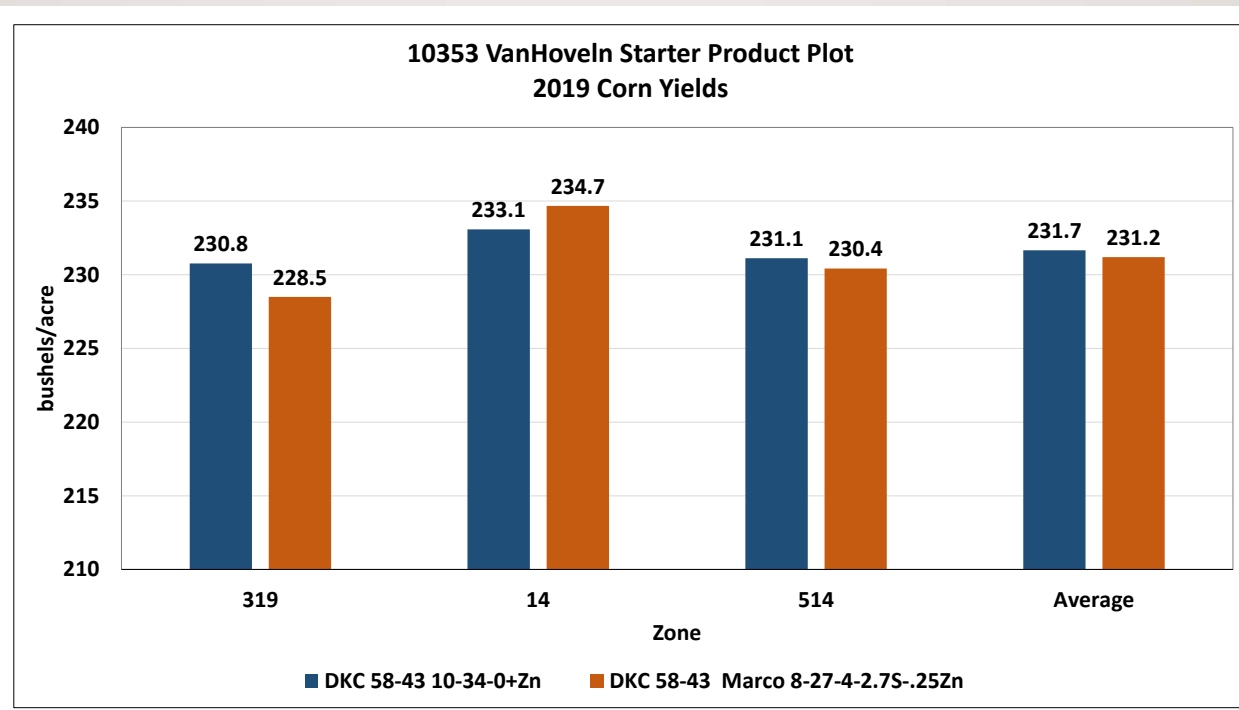

2019 CROP TECH CONSULTING QUICKGROW ELITE VS. 10-34-0 CORN STARTER TRIALS

4 GPA 10-34-0-ZN 3 GPA QUICKGROW ELITE