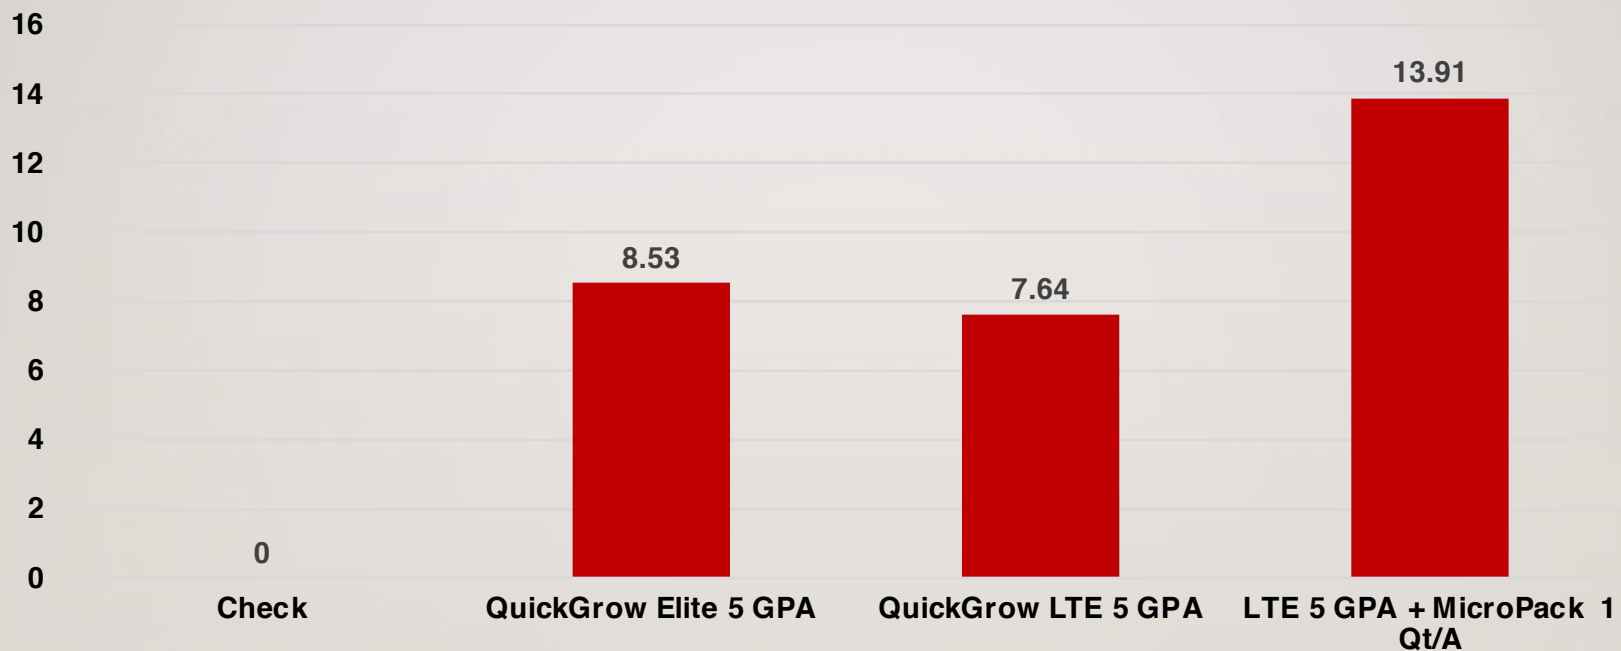

2019 MARCO TRIAL DATA

The logo features the word "MARCO" in a white, serif font on a red background, with "QuickGrow" in a white, serif font on a black background below it. The entire logo is enclosed in a white border with a black inner border.

MARCO

QuickGrow

2019 In-Furrow Corn Trial Replicated 4 Times

**Agri-Tech Consulting
White Water, WI**

QuickGrow Elite & QuickGrow LTE 4 Year Trial QuickGrow LTE + MicroPack 3 Year Trial In-Furrow Corn Fertility

Agri-Tech Consulting
Whitewater, WI

Bloomington, IL Research Farm 2019 In-Furrow Corn Trial

3 Year Cumulative In-Furrow Corn Trials 2017 - 2019

Check

QuickGrow Elite 5 GPA

Bloomington, IL Research Farm

2019 In-Furrow Fertility Corn Trial 6 Replications