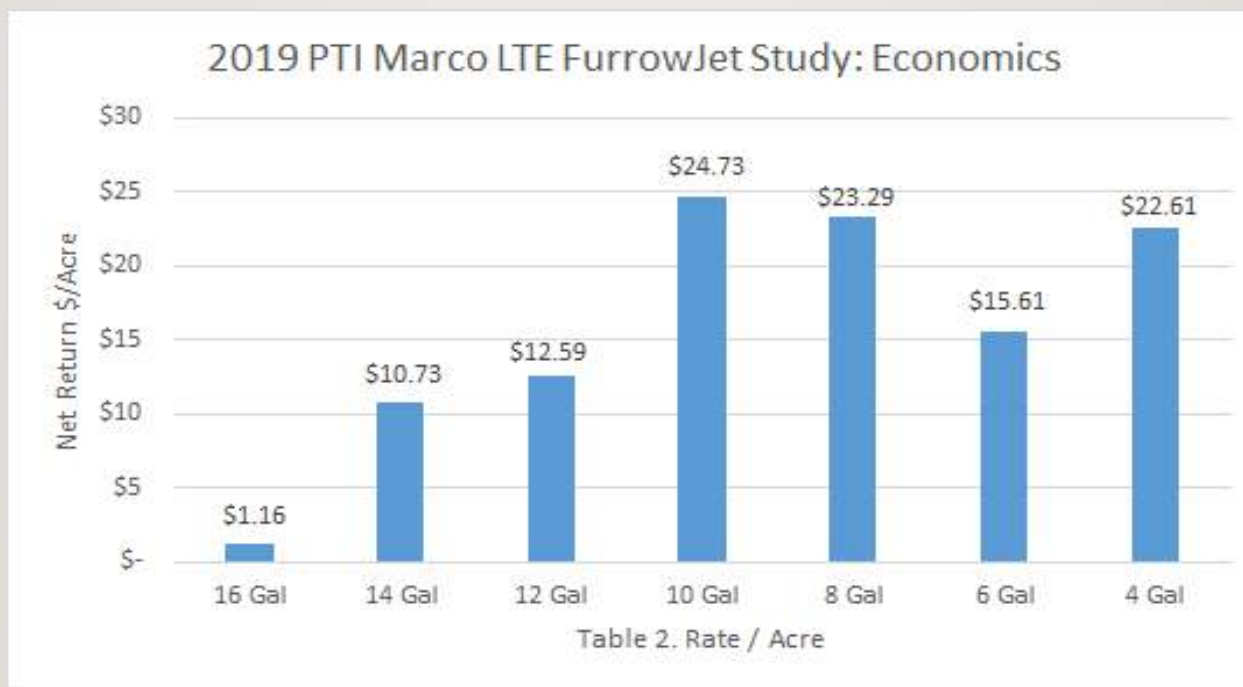

2019 PRECISION PLANTING FURROWJET™ CORN TRIAL (R.O.I.) QUICKGROW LTE (6-20-4-2.7S-.25ZN)