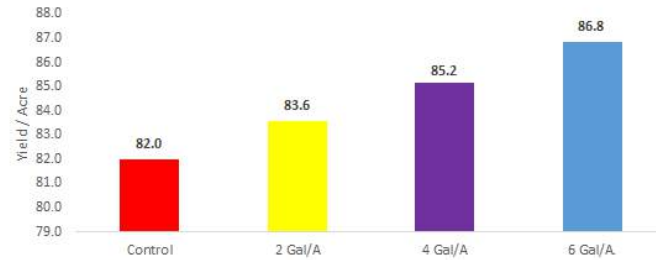

CropSmith, Inc.
Farmer City, IL

2019 On Farm In-Furrow Corn Trial McLean, IL 4 Replications

2019 On Farm In-Furrow Corn Trial LeRoy, IL Climate FIELDVIEW

2019 PRECISION PLANTING FURROWJET™ CORN TRIAL (YIELD) QUICKGROW LTE (6-20-4-2.7S-.25ZN)

2019 PRECISION PLANTING FURROWJET™ CORN TRIAL (R.O.I.) QUICKGROW LTE (6-20-4-2.7S-.25ZN)

2019 PRECISION PLANTING FURROWJET™ (WINGS) **SOYBEAN TRIAL** **QUICKGROW LTE (6-20-4-2.7S-.25ZN)**

2019 Marco LTE SB FurrowJet Study: Yield

Table 1. Rate/Acre

2019 Marco LTE SB FurrowJet Study: Economics

Table 2. Rate / Acre

2019 CROP TECH CONSULTING QUICKGROW ELITE VS. 10-34-0 CORN STARTER TRIALS

4 GPA 10-34-0-ZN 3 GPA QUICKGROW ELITE

2019 CROP TECH CONSULTING QUICKGROW ELITE VS. 10-34-0 CORN STARTER TRIALS