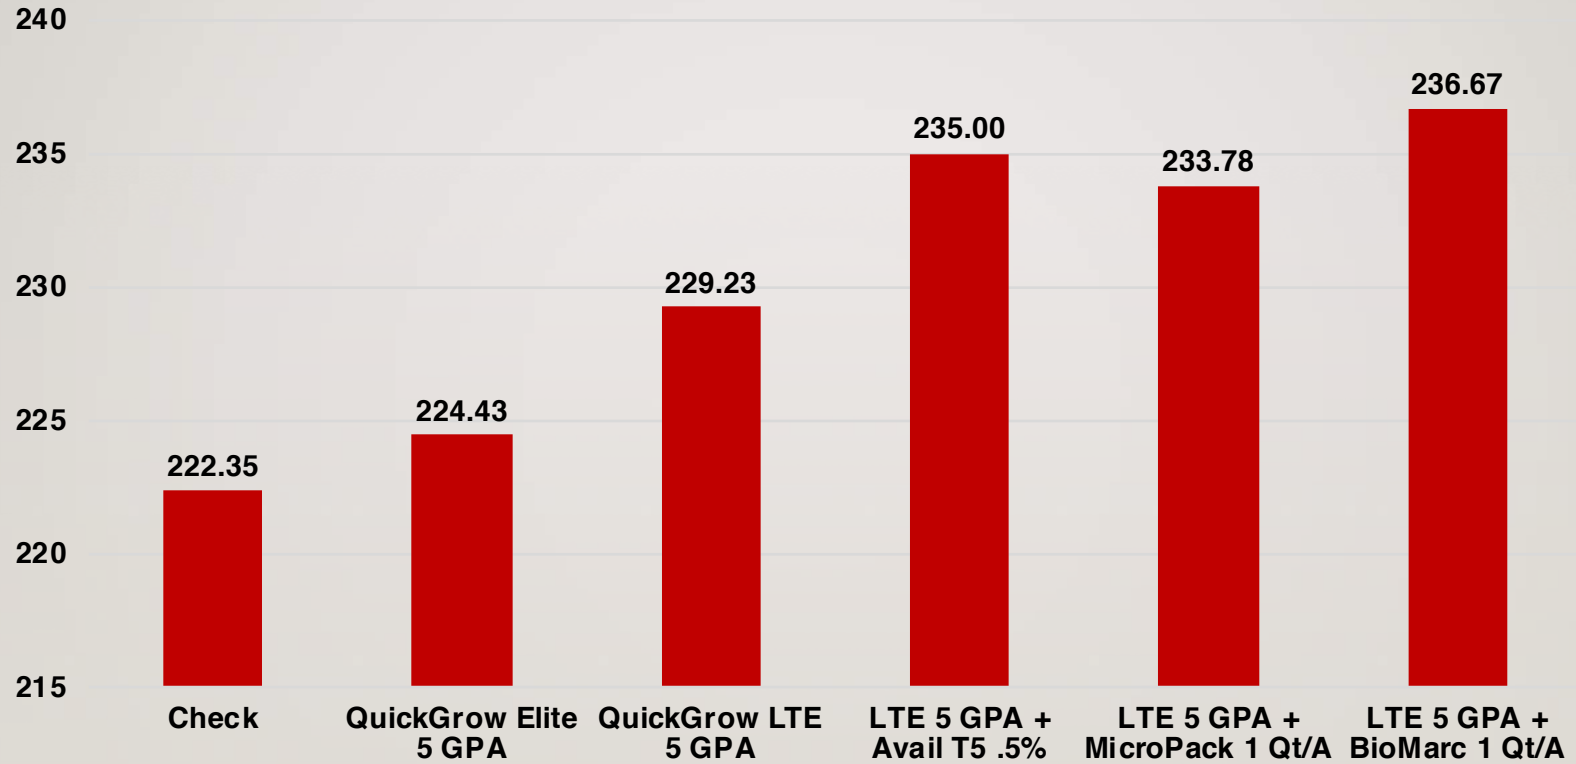

2019 MARCO TRIAL DATA

The logo features the word "MARCO" in a white, serif font on a red background, with "QuickGrow" in a white, serif font on a black background below it. The entire logo is enclosed in a white border with a black inner border.

MARCO

QuickGrow

2019 In-Furrow Corn Trial Replicated 4 Times

**Agri-Tech Consulting
White Water, WI**

QuickGrow Elite & QuickGrow LTE 4 Year Trial QuickGrow LTE + MicroPack 3 Year Trial In-Furrow Corn Fertility

Agri-Tech Consulting
Whitewater, WI

Bloomington, IL Research Farm 2019 In-Furrow Corn Trial

3 Year Cumulative In-Furrow Corn Trials 2017 - 2019

Check

QuickGrow Elite 5 GPA

Bloomington, IL Research Farm

2019 In-Furrow Fertility Corn Trial 6 Replications