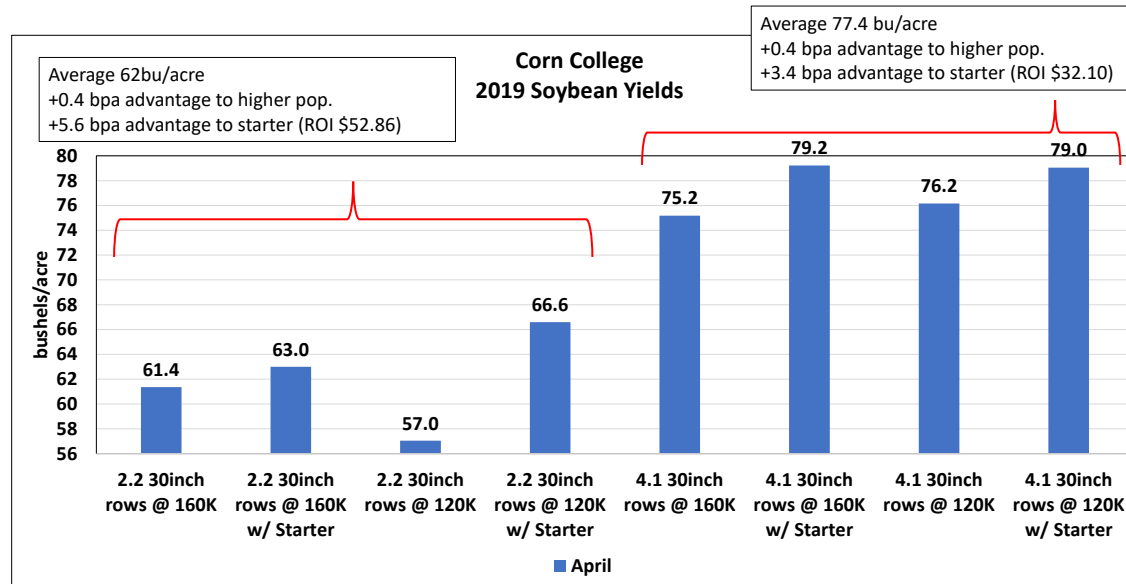

4 GPA 10-34-0-ZN 3 GPA QUICKGROW ELITE

2019 CROP TECH CONSULTING QUICKGROW ELITE - **SOYBEAN** STARTER TRIALS 3 GPA QUICKGROW ELITE FURROWJET WINGS

2019 CROP TECH CONSULTING QUICKGROW ELITE - SOYBEAN STARTER TRIALS 3 GPA QUICKGROW ELITE FURROWJET WINGS

2019 CROP TECH CONSULTING SOYBEAN STARTER TRIALS MATURITY/POPULATION/PLANTING DATE/STARTER **7 GPA 10-34-0.....FURROWJET WINGS**

2019 CROP TECH CONSULTING SOYBEAN STARTER TRIALS MATURITY/POPULATION/PLANTING DATE/STARTER **7 GPA 10-34-0.....FURROWJET WINGS**