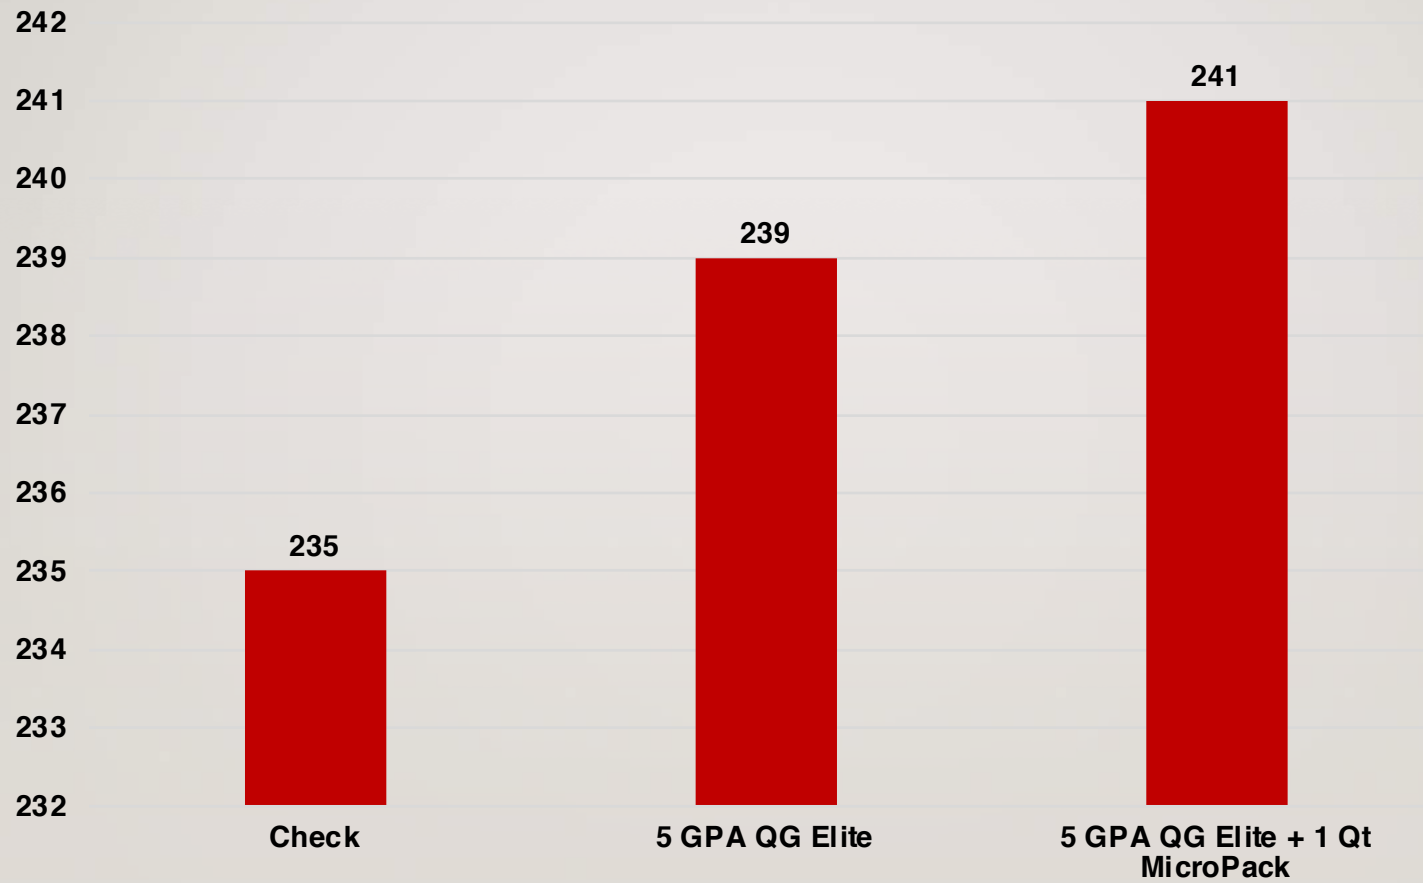

2019 MARCO TRIAL DATA

The logo features the word "MARCO" in a white, serif font on a red background, with "QuickGrow" in a white, serif font on a black background below it. The entire logo is enclosed in a white border with a black inner border.

MARCO

QuickGrow

2019 In-Furrow Corn Trial Replicated 4 Times

**Agri-Tech Consulting
White Water, WI**

QuickGrow Elite & QuickGrow LTE 4 Year Trial QuickGrow LTE + MicroPack 3 Year Trial In-Furrow Corn Fertility

Agri-Tech Consulting
Whitewater, WI

Bloomington, IL Research Farm 2019 In-Furrow Corn Trial

3 Year Cumulative In-Furrow Corn Trials 2017 - 2019

Check

QuickGrow Elite 5 GPA

Bloomington, IL Research Farm

2019 In-Furrow Fertility Corn Trial 6 Replications