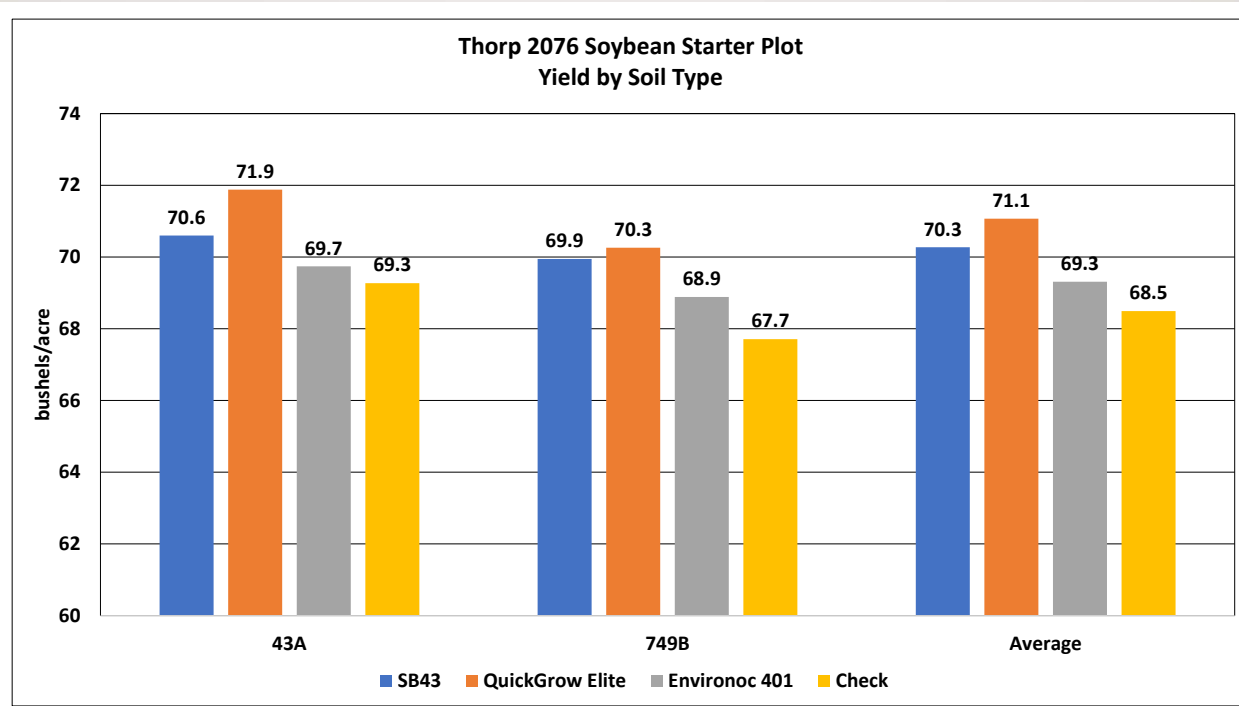

2019 CROP TECH CONSULTING QUICKGROW ELITE - **SOYBEAN** STARTER TRIALS 3 GPA QUICKGROW ELITE FURROWJET WINGS