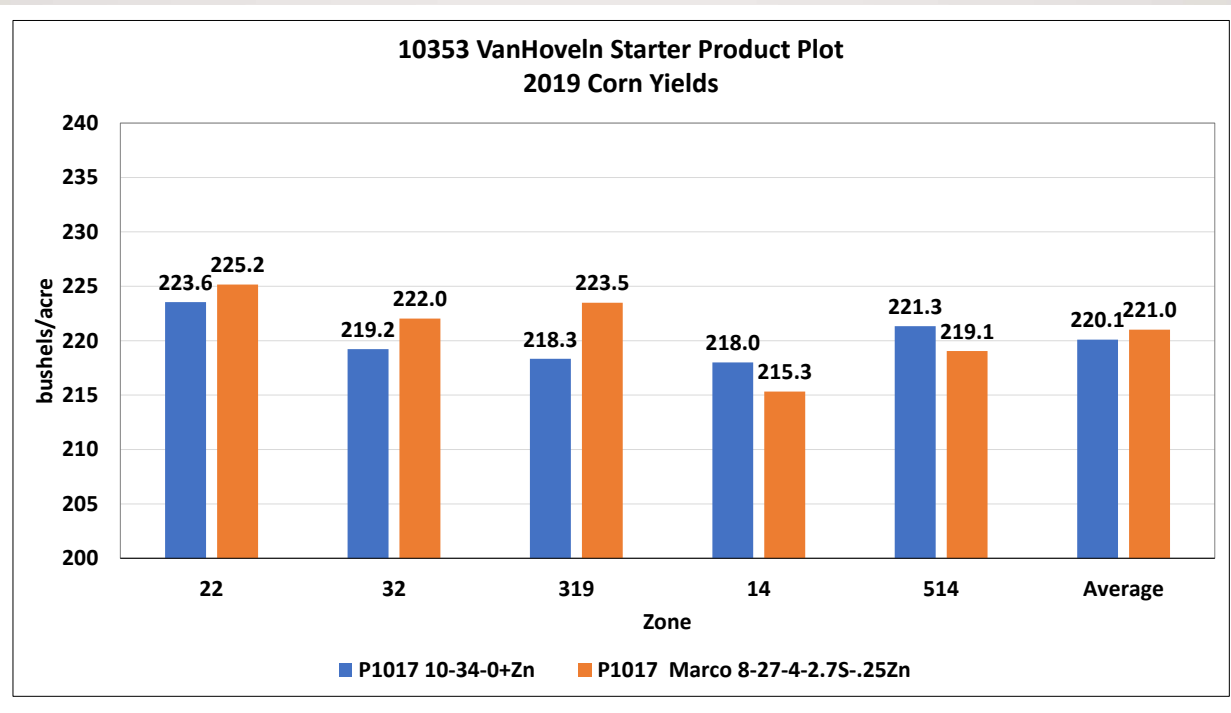

2019 PRECISION PLANTING FURROWJET™ CORN TRIAL (R.O.I.) QUICKGROW LTE (6-20-4-2.7S-.25ZN)

2019 PRECISION PLANTING FURROWJET™ (WINGS) **SOYBEAN TRIAL** **QUICKGROW LTE (6-20-4-2.7S-.25ZN)**

2019 Marco LTE SB FurrowJet Study: Yield

Table 1. Rate/Acre

2019 Marco LTE SB FurrowJet Study: Economics

Table 2. Rate / Acre

2019 CROP TECH CONSULTING QUICKGROW ELITE VS. 10-34-0 CORN STARTER TRIALS

4 GPA 10-34-0-ZN 3 GPA QUICKGROW ELITE

2019 CROP TECH CONSULTING QUICKGROW ELITE VS. 10-34-0 CORN STARTER TRIALS