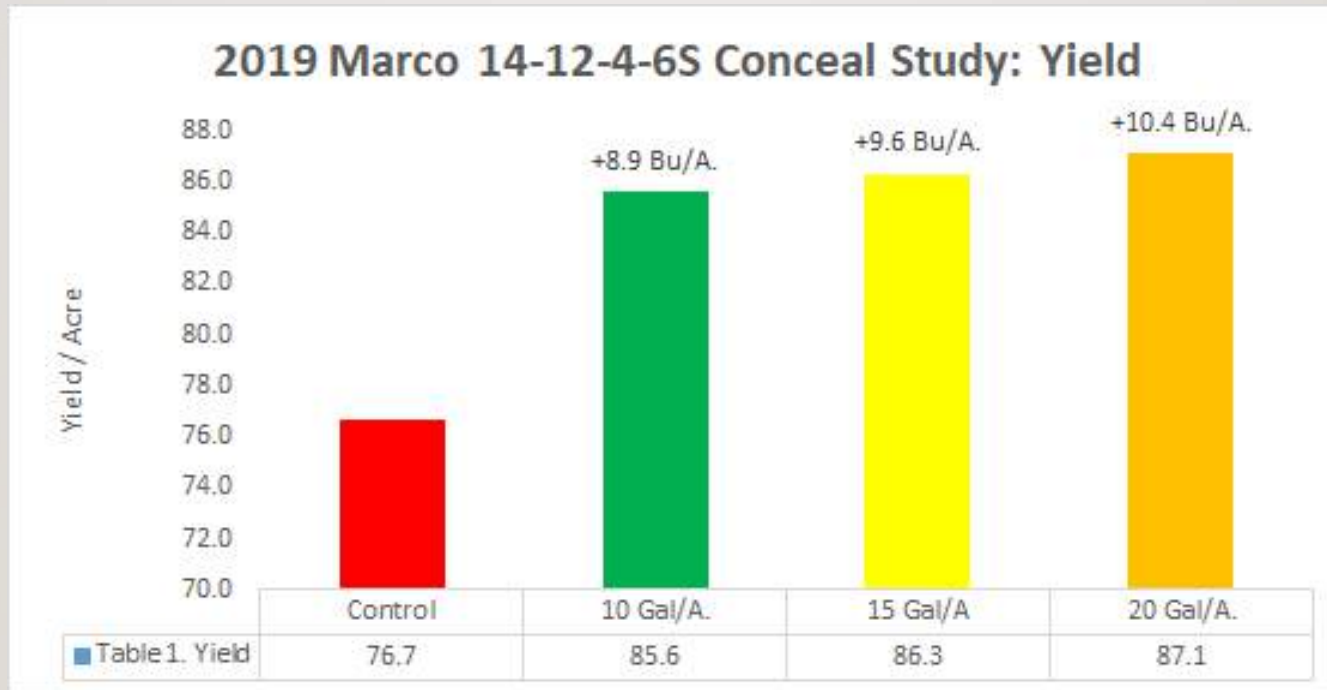

MARCO

NutriStart

2019 HarBrand Farms In-Furrow Corn Trial 20 A Check/60 A NutriStart 7-22-5-.25Zn

2019 PRECISION PLANTING CONCEAL™ **SOYBEAN** TRIAL (YIELD) **NUTRISTART 14-12-4-6S** IRRIGATION STUDY

2019 PRECISION PLANTING CONCEAL™ **SOYBEAN** TRIAL (YIELD) **NUTRISTART 14-12-4-6S**