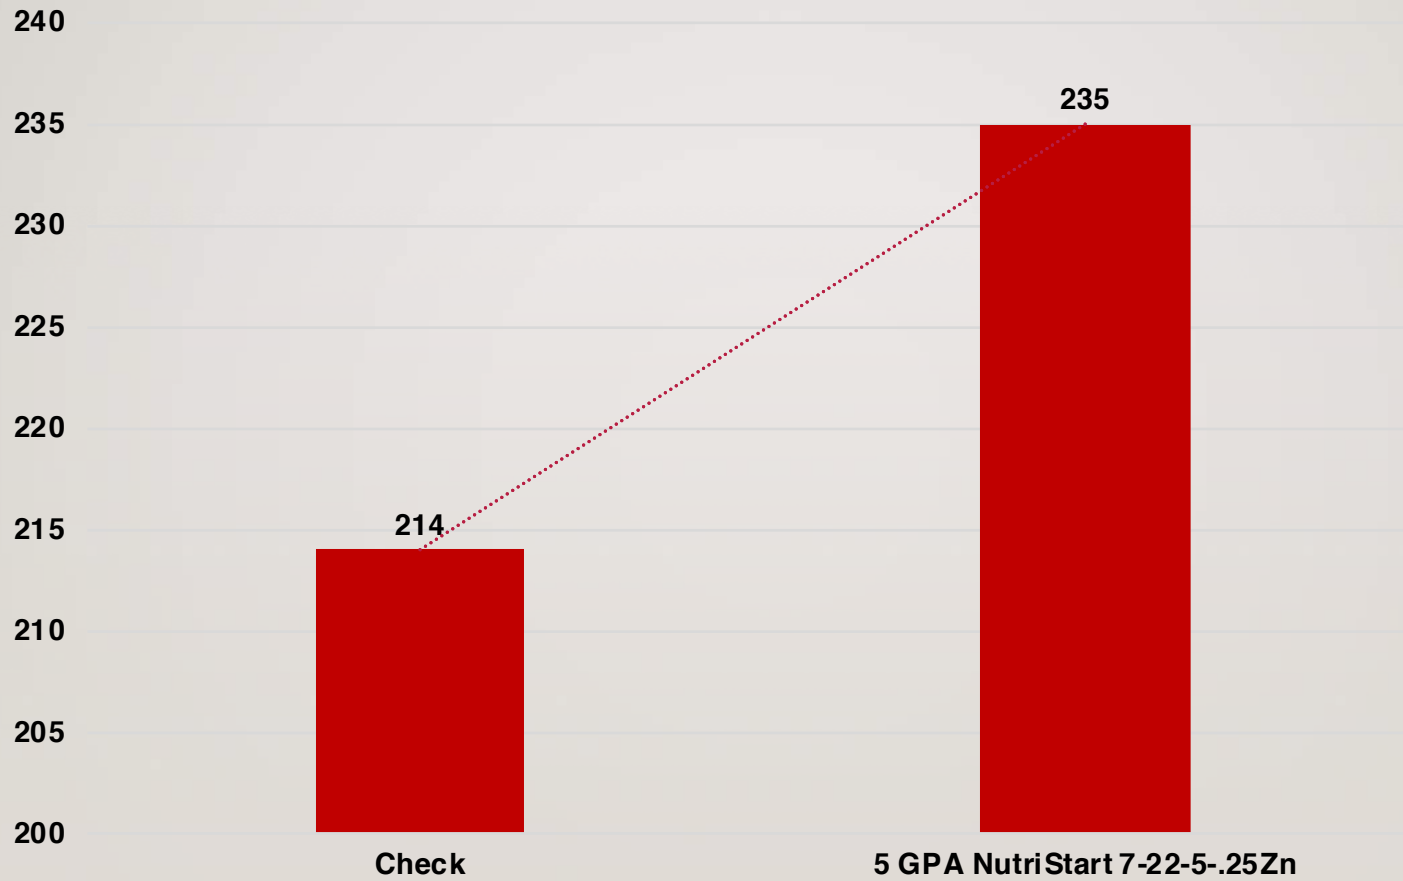

2019 HarBrand Farms In-Furrow Corn Trial 20 A Check/60 A NutriStart 7-22-5-.25Zn