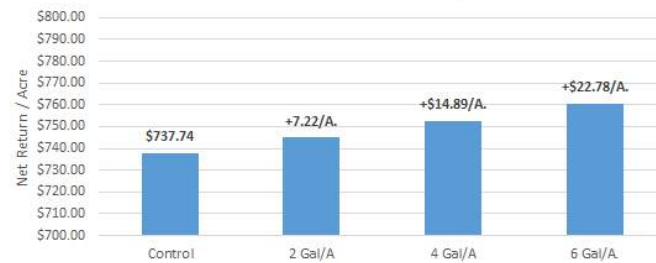

Table 1. Rate/Acre

2019 Marco LTE SB FurrowJet Study: Economics

Table 2. Rate / Acre

2019 CROP TECH CONSULTING QUICKGROW ELITE VS. 10-34-0 CORN STARTER TRIALS

4 GPA 10-34-0-ZN 3 GPA QUICKGROW ELITE

2019 CROP TECH CONSULTING QUICKGROW ELITE VS. 10-34-0 CORN STARTER TRIALS