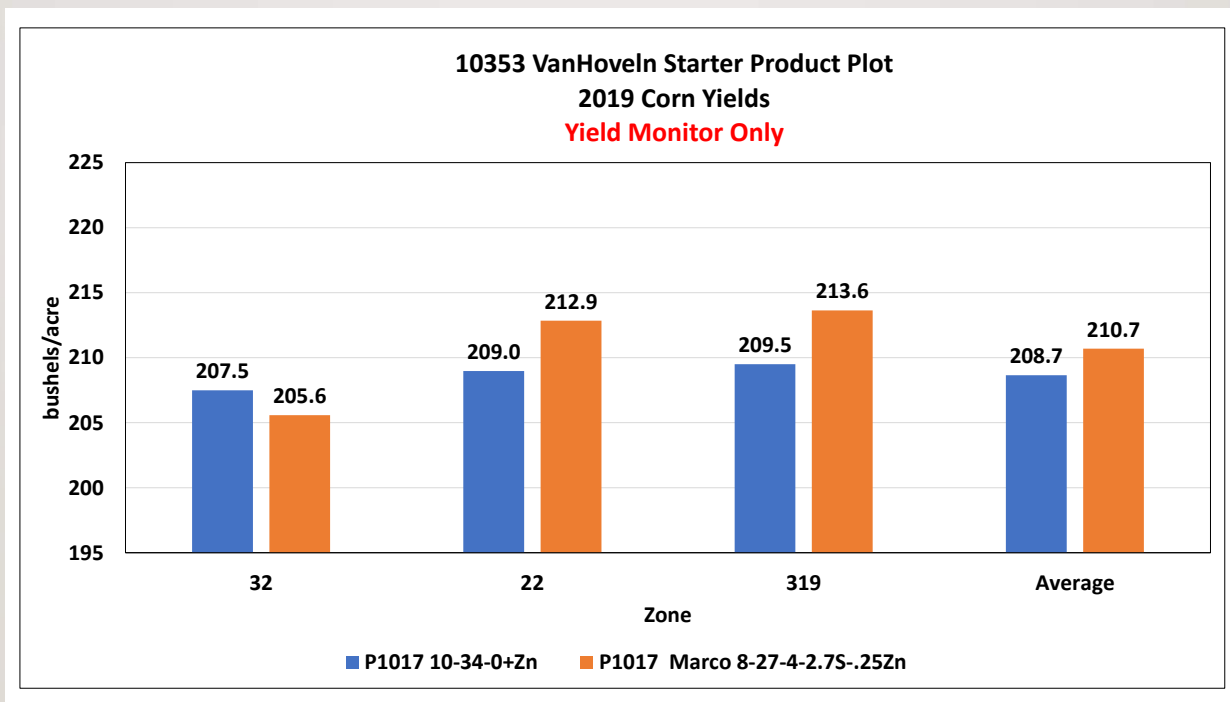

2019 CROP TECH CONSULTING QUICKGROW ELITE VS. 10-34-0 CORN STARTER TRIALS

4 GPA 10-34-0-ZN 3 GPA QUICKGROW ELITE