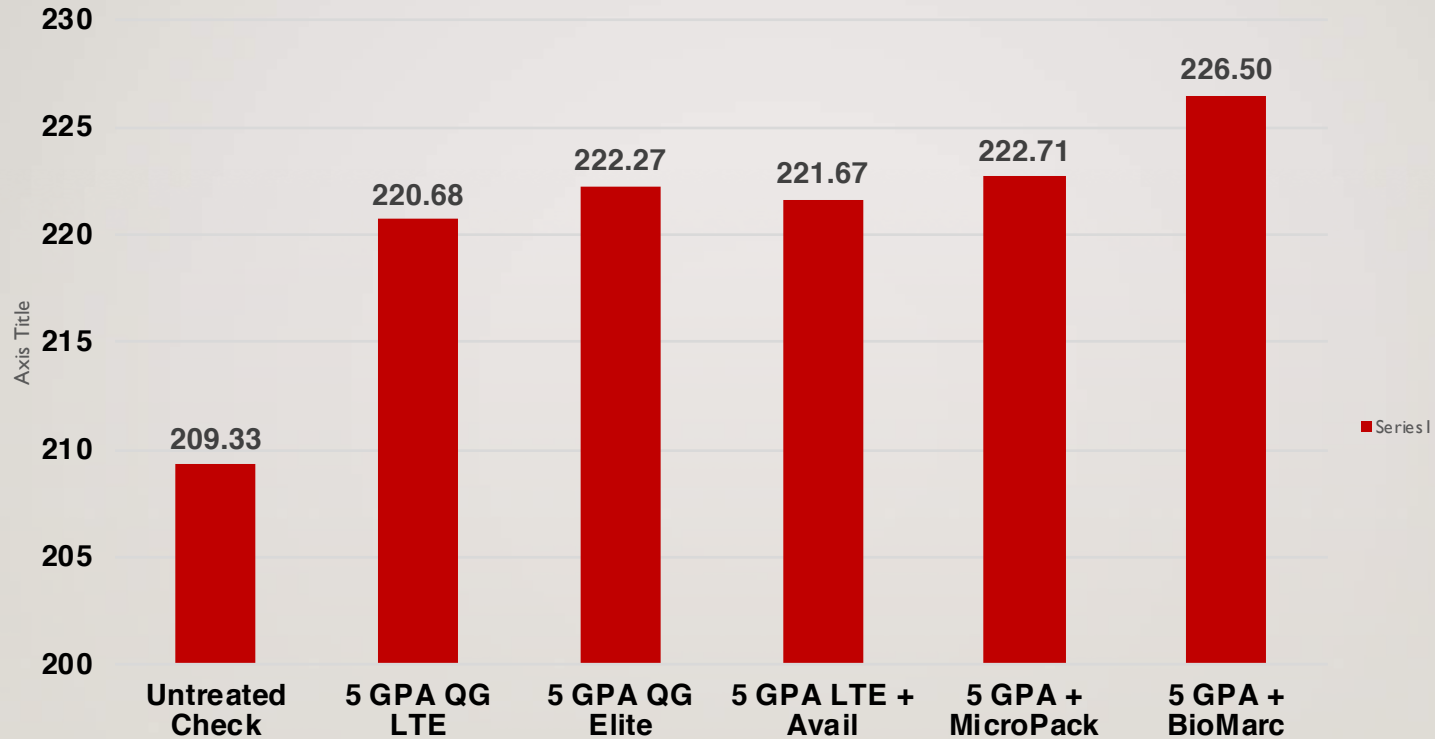

2019 MARCO TRIAL DATA

The logo features the word "MARCO" in a white, serif font on a red background, with "QuickGrow" in a white, serif font on a black background below it. The entire logo is enclosed in a white border with a black inner border.

MARCO

QuickGrow

2019 In-Furrow Corn Trial Replicated 4 Times

**Agri-Tech Consulting
White Water, WI**

QuickGrow Elite & QuickGrow LTE 4 Year Trial QuickGrow LTE + MicroPack 3 Year Trial In-Furrow Corn Fertility

Agri-Tech Consulting
Whitewater, WI

Bloomington, IL Research Farm 2019 In-Furrow Corn Trial

3 Year Cumulative In-Furrow Corn Trials 2017 - 2019

Check

QuickGrow Elite 5 GPA

Bloomington, IL Research Farm

2019 In-Furrow Fertility Corn Trial 6 Replications

CropSmith, Inc.
Farmer City, IL

2019 On Farm In-Furrow Corn Trial McLean, IL 4 Replications

2019 On Farm In-Furrow Corn Trial LeRoy, IL Climate FIELDVIEW

2019 PRECISION PLANTING FURROWJET™ CORN TRIAL (YIELD) QUICKGROW LTE (6-20-4-2.7S-.25ZN)