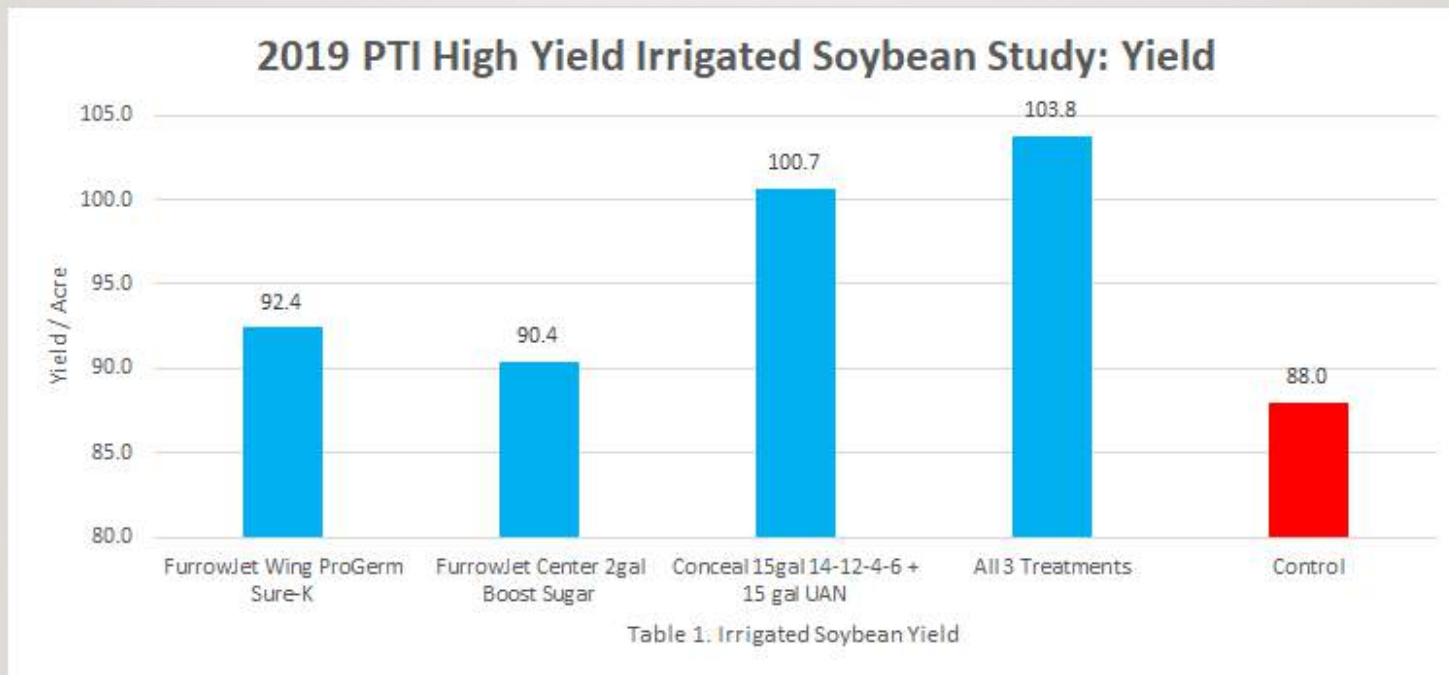

2019 CROP TECH CONSULTING SOYBEAN STARTER TRIALS MATURITY/POPULATION/PLANTING DATE/STARTER **7 GPA 10-34-0.....FURROWJET WINGS**

2019 CROP TECH CONSULTING SOYBEAN STARTER TRIALS MATURITY/POPULATION/PLANTING DATE/STARTER **7 GPA 10-34-0.....FURROWJET WINGS**

MARCO

NutriStart

2019 HarBrand Farms In-Furrow Corn Trial 20 A Check/60 A NutriStart 7-22-5-.25Zn

2019 PRECISION PLANTING CONCEAL™ **SOYBEAN** TRIAL (YIELD) **NUTRISTART 14-12-4-6S** IRRIGATION STUDY

2019 PRECISION PLANTING CONCEAL™ **SOYBEAN** TRIAL (YIELD) **NUTRISTART 14-12-4-6S**