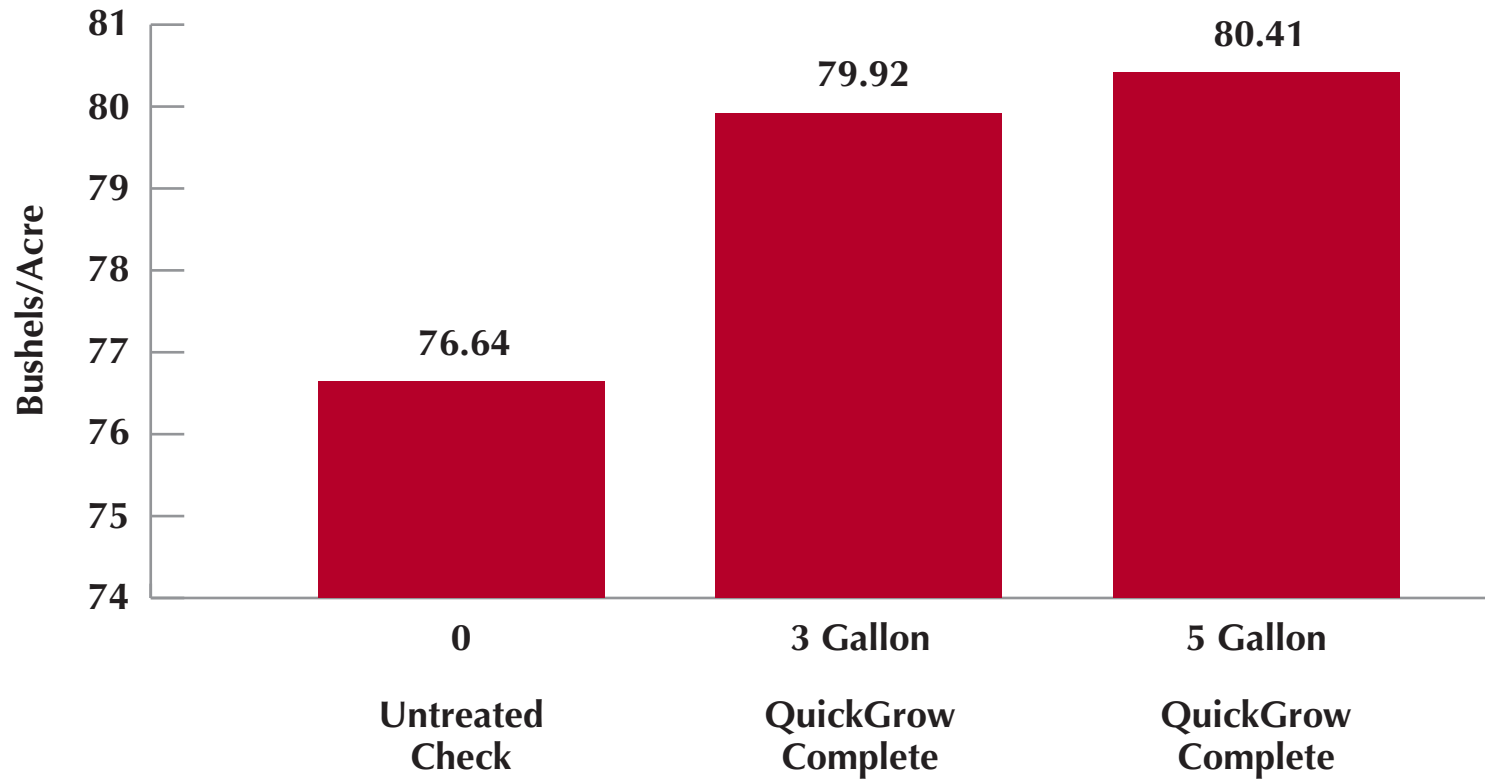

2022 Agri-Tech Consulting White Water, WI QuickGrow Complete FurrowJet Center (Soybeans)