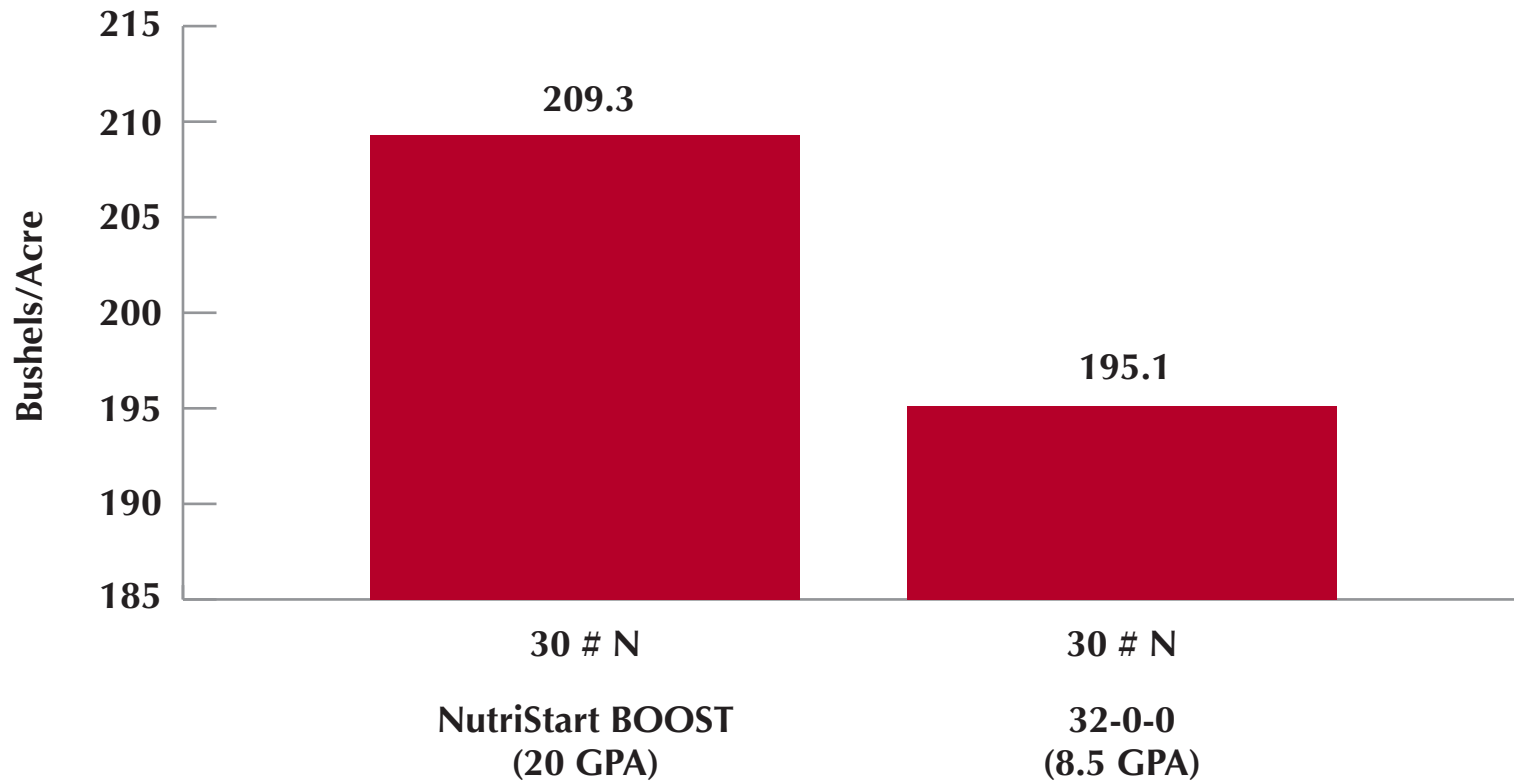

2022 Agri-Tech Consulting White Water, WI NutriStart BOOST Conceal (Corn)