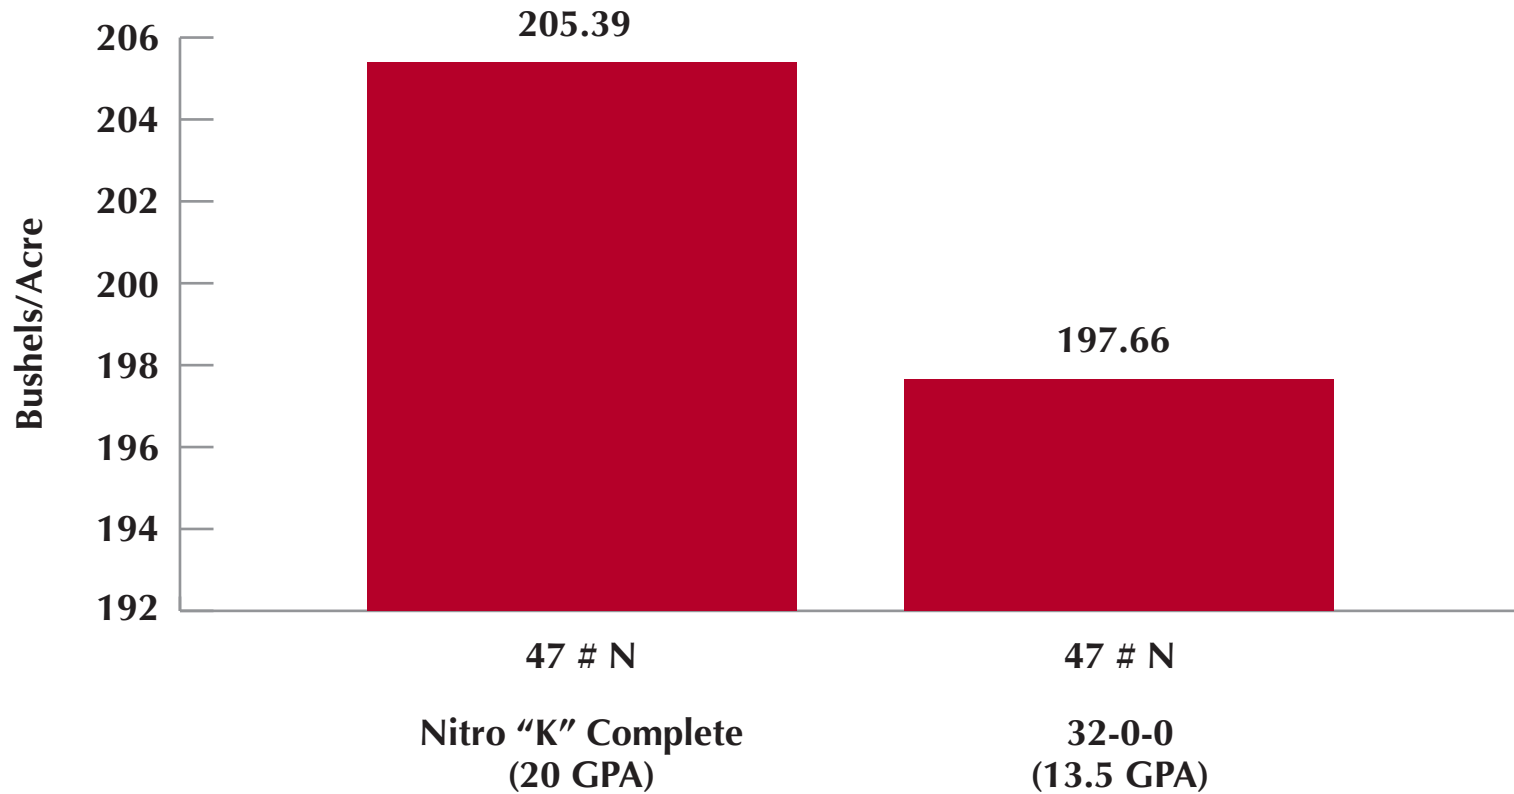

2022 Agri-Tech Consulting White Water, WI Nitro "K" Complete Conceal @ Planting (Corn)