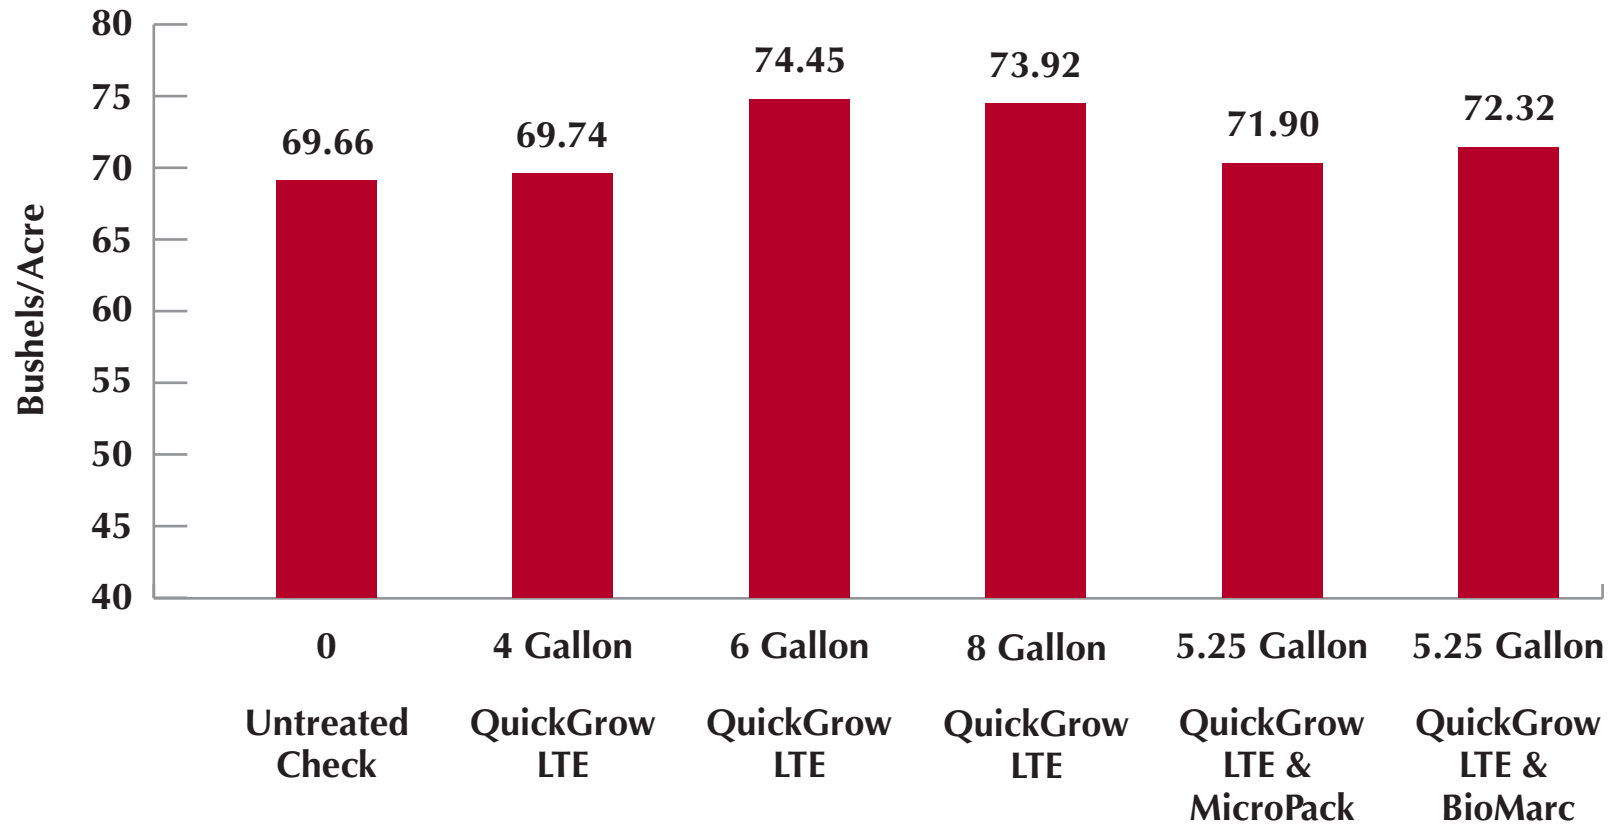

2022 Agri-Tech Consulting White Water, WI QuickGrow FurrowJet Wings (Soybeans)