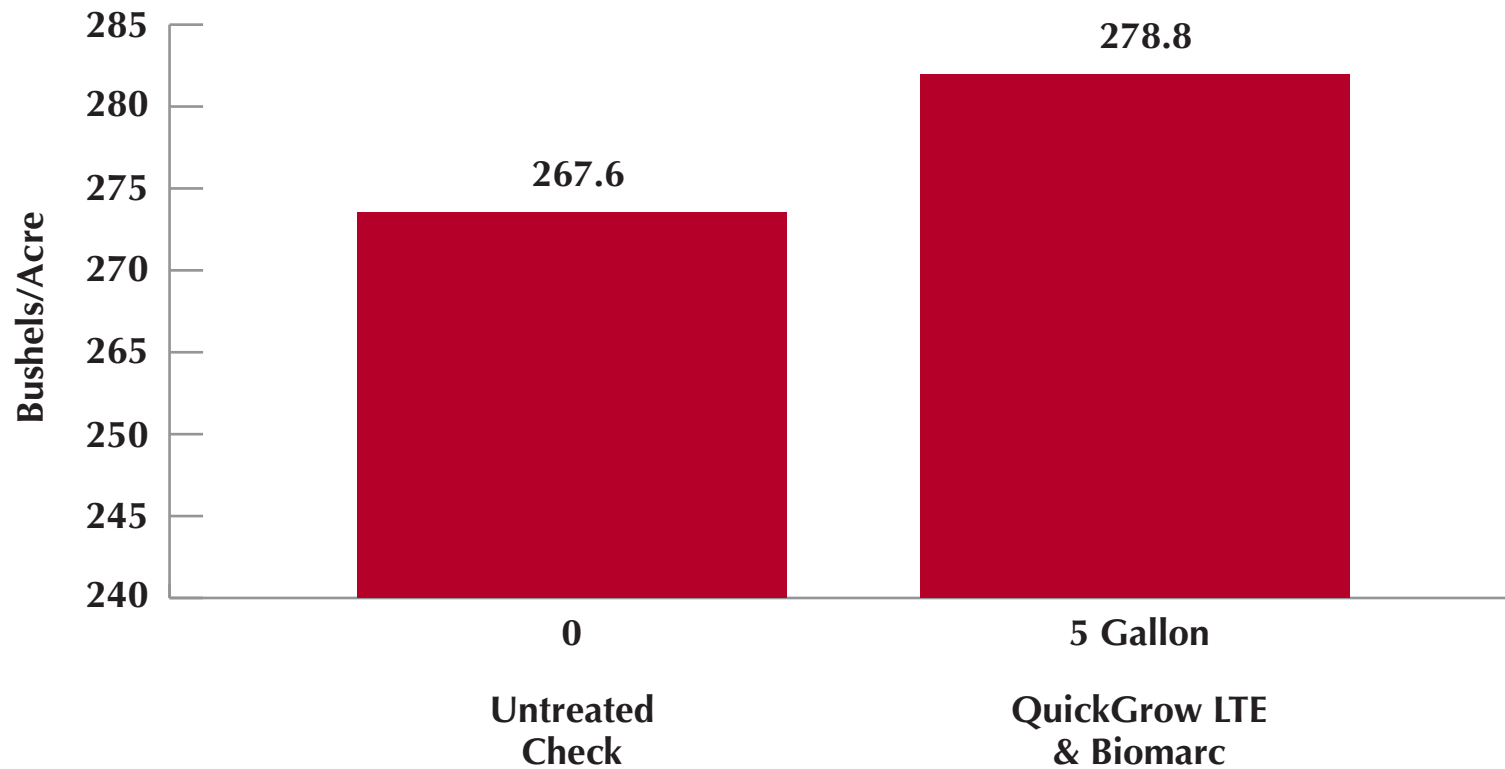

NK Seeds In-Furrow Starter Trial

Le Roy, IL

5 Hybrids with & without QuickGrow LTE & Biomarc