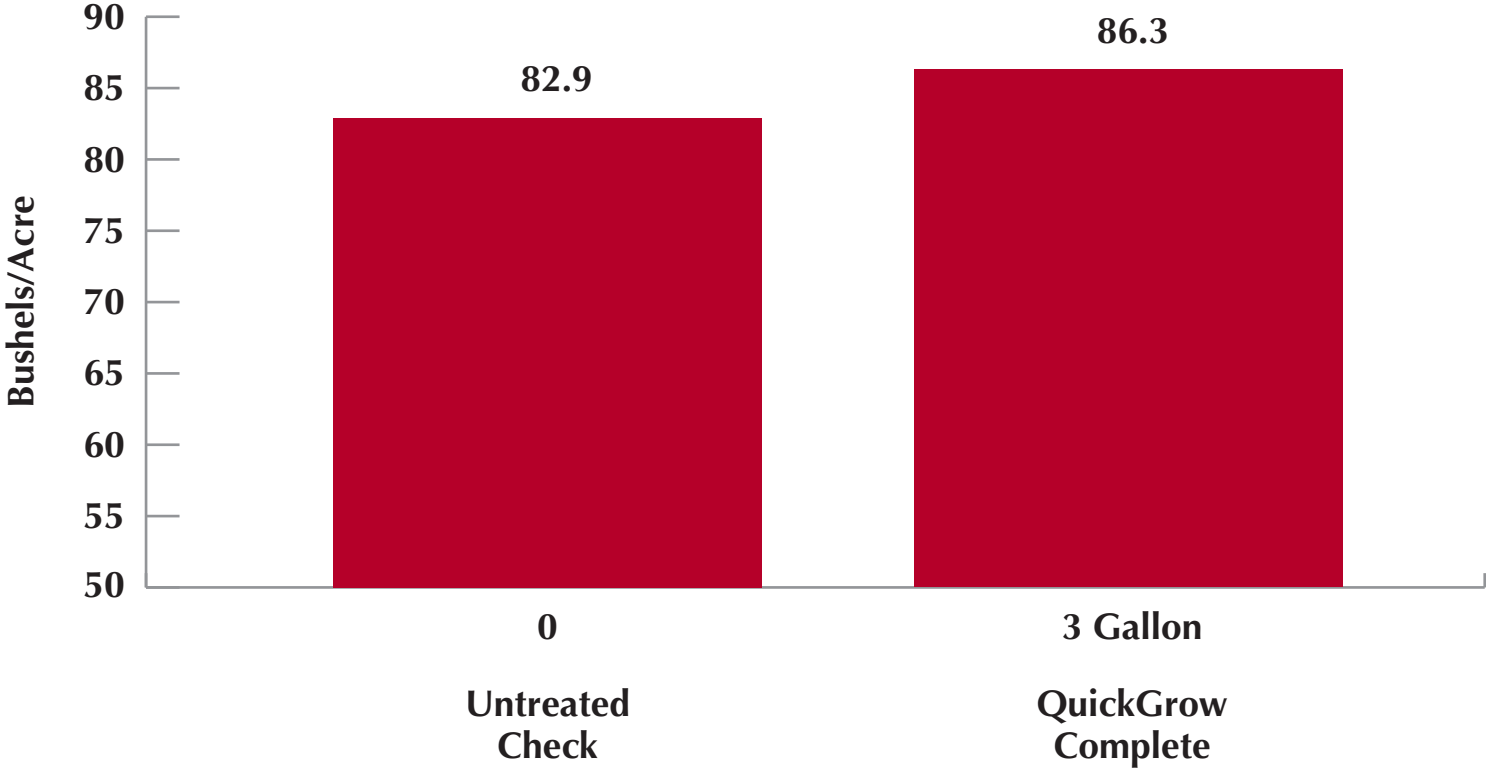

2022 Ehler Brothers Plot Flatville, IL QuickGrow Complete In-Furrow