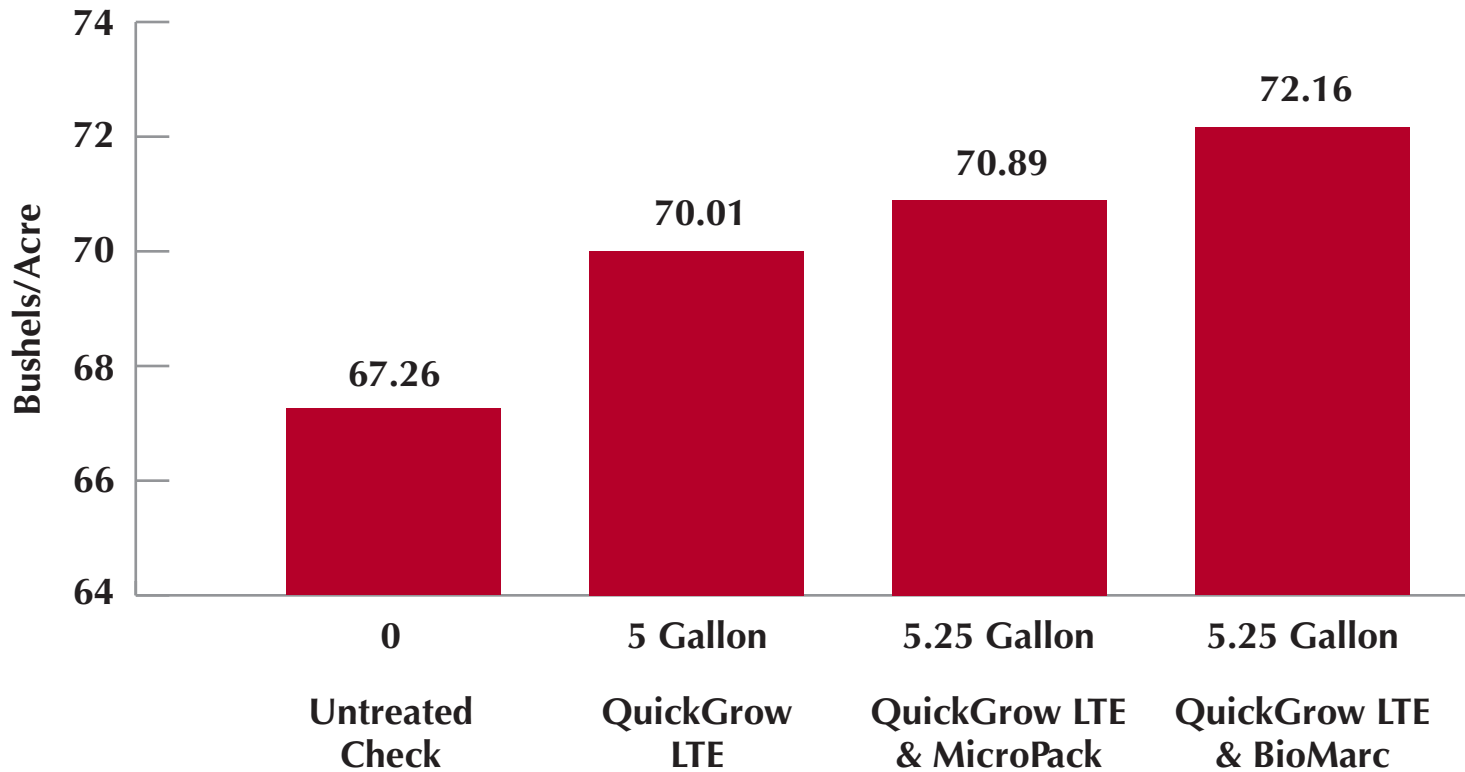

2021-2022 Agri-Tech Consulting White Water, WI QuickGrow FurrowJet Wings (Soybeans)