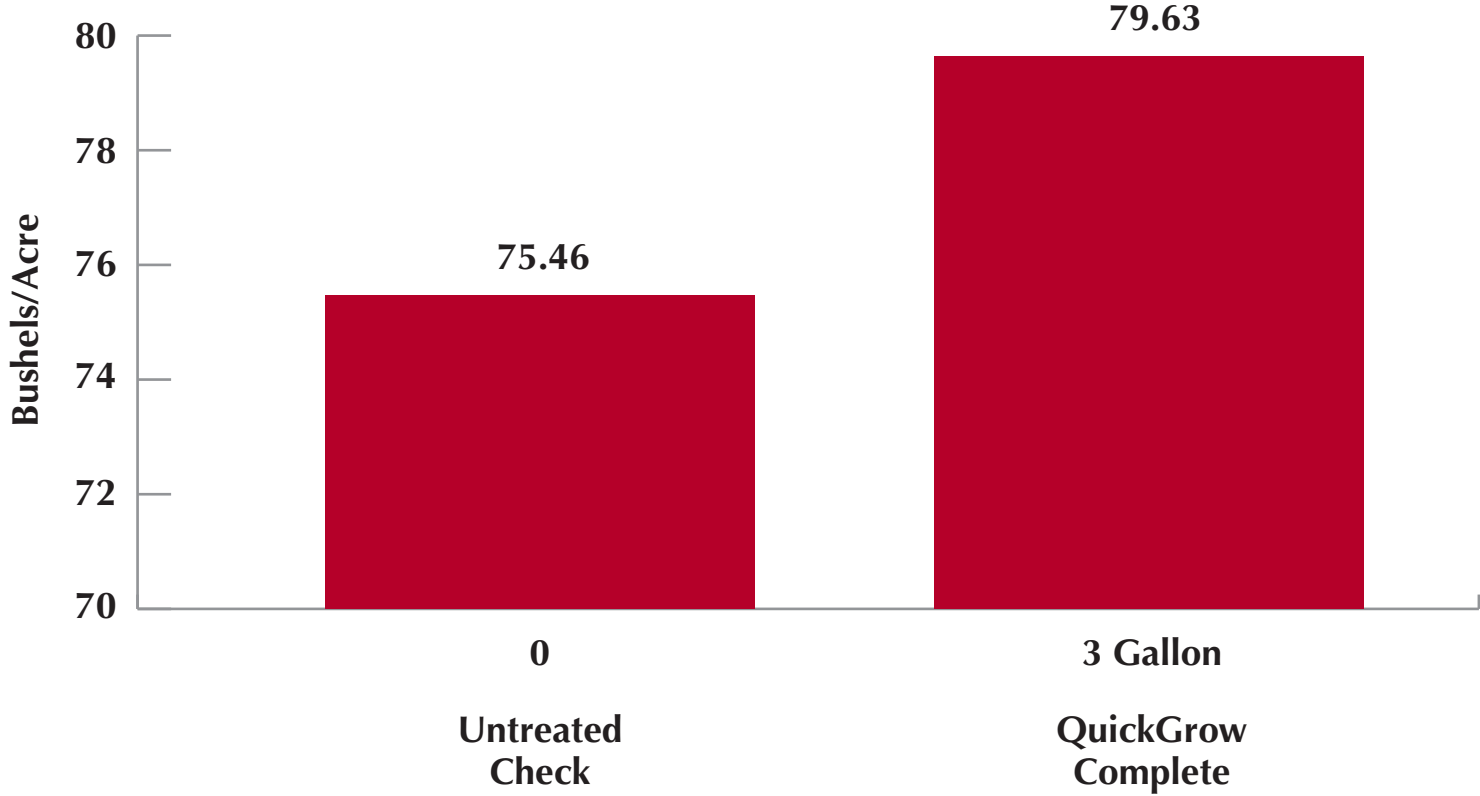

2021-2022 Agri-Tech Consulting White Water, WI QuickGrow Complete In-Furrow