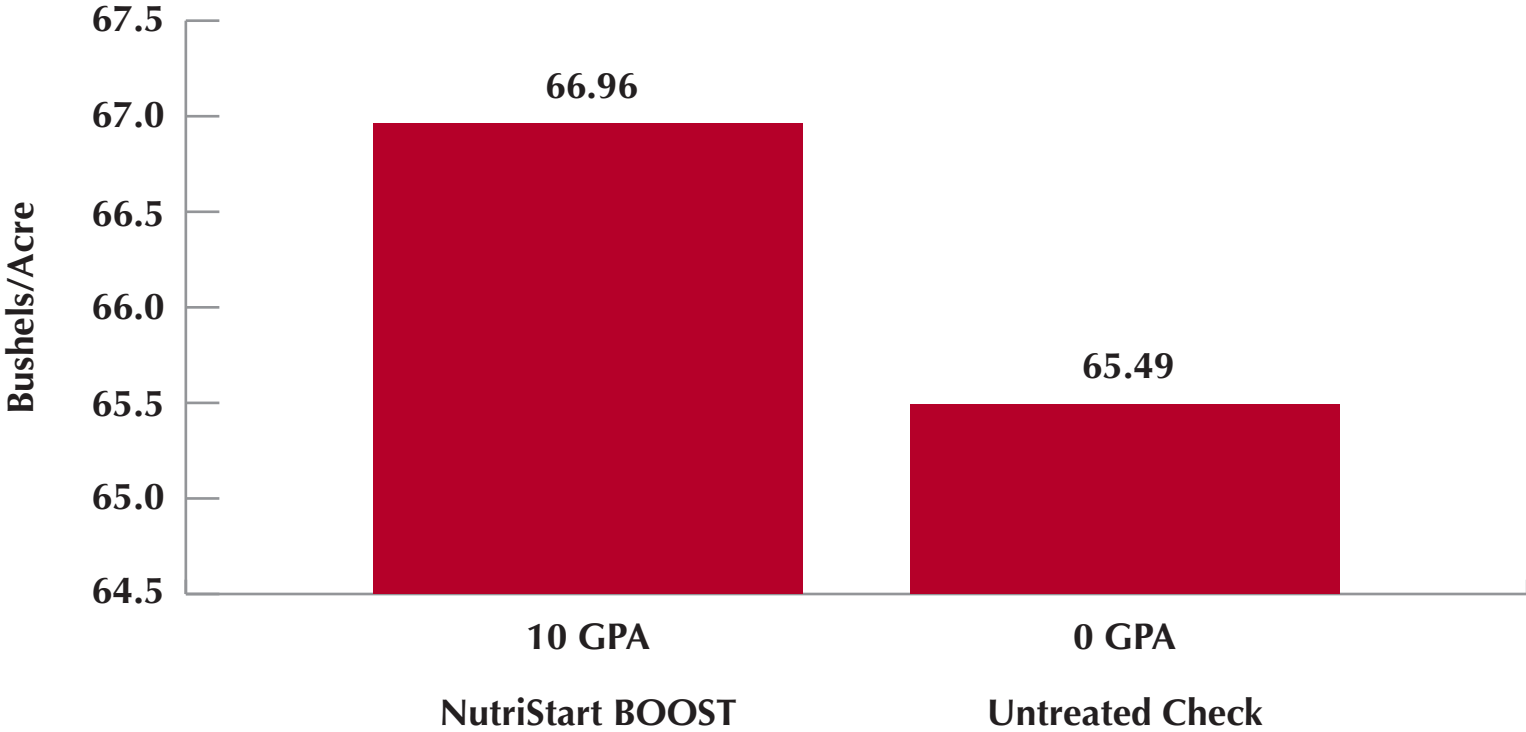

2022 Agri-Tech Consulting White Water, WI NutriStart BOOST Conceal (Soybeans)