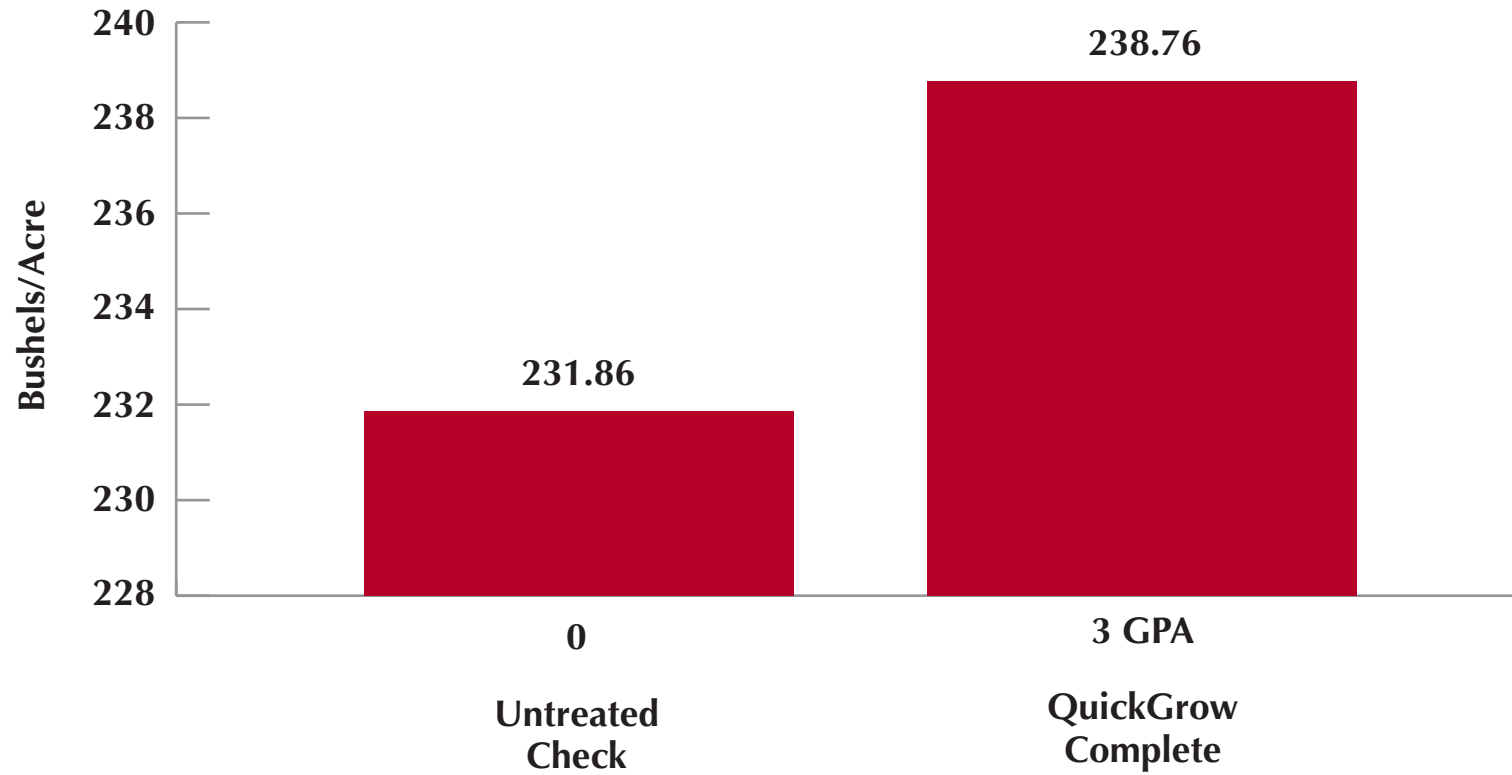

United Prairie, LLC Tolono, IL 2022 In-Furrow (Corn)