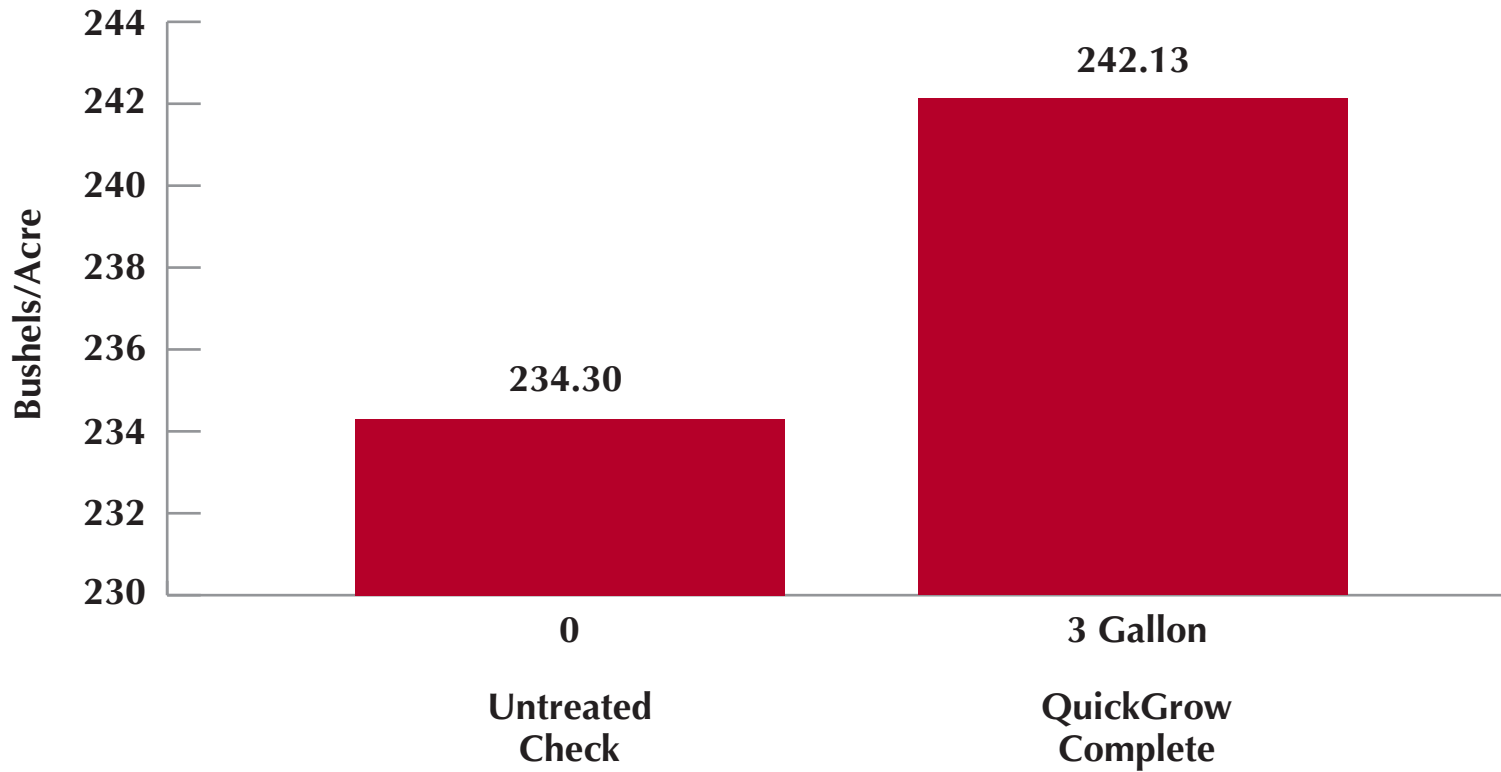

2022 Agri-Tech Consulting White Water, WI QuickGrow Complete In-Furrow