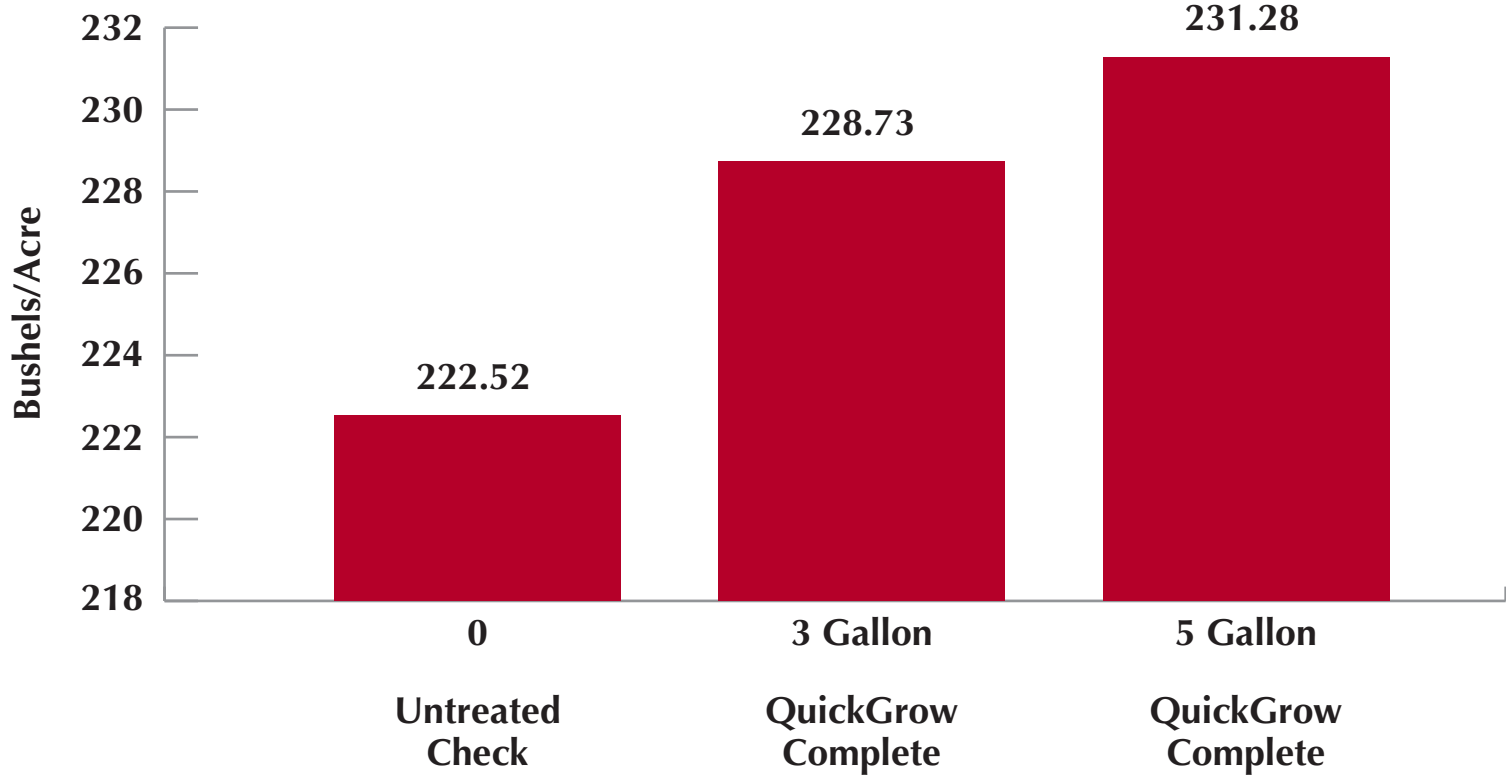

2022 Agri-Tech Consulting White Water, WI QuickGrow Complete Furrow-Jet Center (Corn)