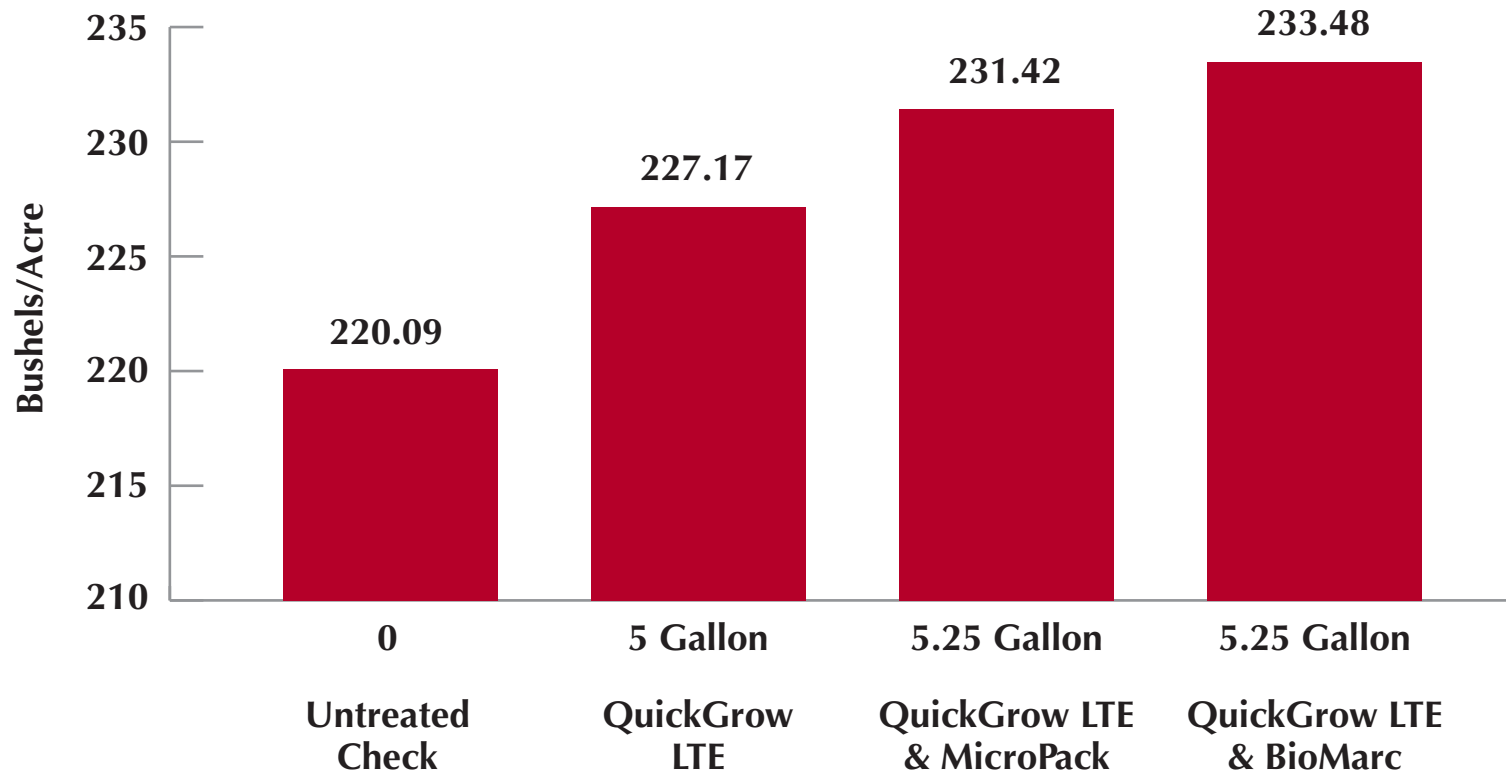

2018-2022 Agri-Tech Consulting White Water, WI QuickGrow LTE & BioMarc Furrow-Jet